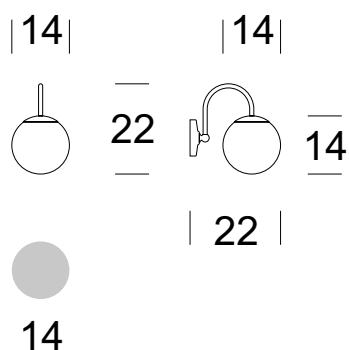

SCONCE TREFL

PRODUCT DESCRIPTION

The classic model of the wall lamp well is matching in every style of the inside. We recommend for lighting mirrors in bathrooms or corridors.

TECHNICAL DATA

Number of light sources	1
Voltage	230 V
Source of light	Recommended: 1x E14
Optics	S
Light color	-
Protection class - selection	I
Degree of protection	IP44
CE ∇ \oplus	Yes
Mounting	On the wall

MATERIAL - FINISH - VARIANTS

Body material	Metal
Metal colour	Inox Chrom
Lampshade material	Glass Opal mat
Switching on	Switch in the wall

LOGISTICS

Packaging	a collective carton according to order individual carton
Weight	max. 1 kg