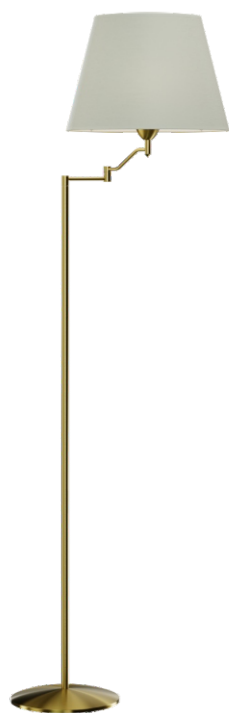

## FLOOR LAMP TANGO R

### PRODUCT DESCRIPTION

Series of lamps TANGO is classical made covers brass, willingly applied both in hotel rooms and in houses. The metal corps made in colour gold or patina in combination with the textile lampshade trimmed with the delicate tape is granting very elegant appearance.

### TECHNICAL DATA

Number of light sources	1
Voltage	230 V
Source of light	Recommended: 1x E-27
Optics	<b>S</b>
Light color	-
Protection class - selection	<b>I</b>
Degree of protection	IP20
CE	Yes
Mounting	-

### MATERIAL - FINISH - VARIANTS

Body material	Metal
Metal colour	<b>Inox</b> <b>Patina</b> <b>Brass</b>
Lampshade material	Synetic fabric / PVC
	<b>Ecru</b> <b>Grey</b> <b>Black</b>
Switching on	On cable