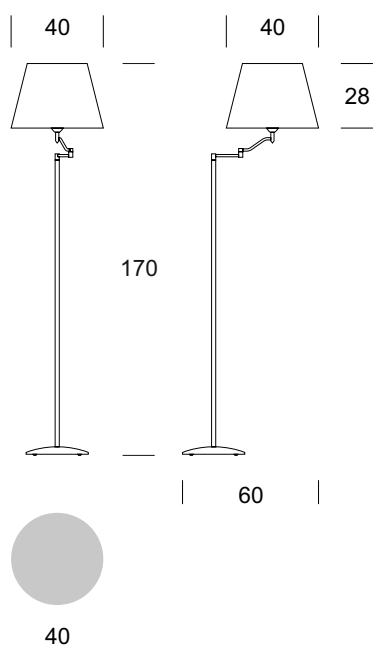

## FLOOR LAMP TANGO R

### TECHNICAL DATA

Number of light sources	1
Voltage	230 V
Source of light	Recommended: 1x E-27
Optics	<b>S</b>
Light color	-
Protection class - selection	<b>I</b>
Degree of protection	IP20
CE	Yes
Mounting	-