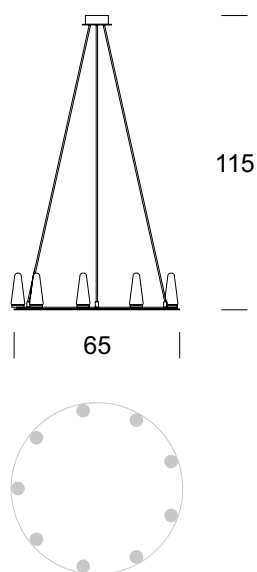

CHANDELIER PIETRO 9

Luminaire data

Recommended light sources

PRODUCT DESCRIPTION

MISTRAL series are luminaires with multiple light sources that have been designed for prestigious, modern interiors. Chandeliers have frames made of stainless steel and are intended for public spaces, a theater foyers and modern churches. The simplicity of implementation as well as the stellate, even distribution of lamps gives the interior a harmonious accent which is additionally highlighted by glass bowls dispersing the light.

TECHNICAL DATA

Number of light sources	9
Voltage	230 V
Source of light	Recommended: 9 x G9
Optics	S
Light color	-
Protection class - selection	I
Degree of protection	IP20
CE ∇ \oplus	Yes
Mounting	On the ceiling