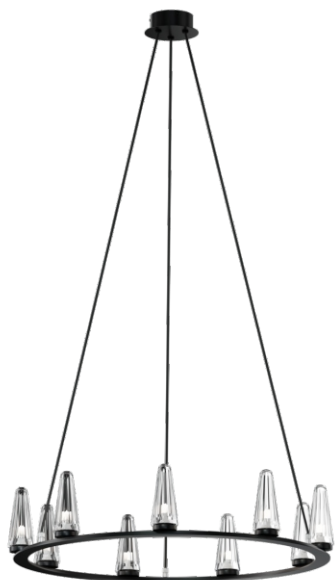

CHANDELIER PIETRO 9

Luminaire data

Recommended light sources

PRODUCT DESCRIPTION

MISTRAL series are luminaires with multiple light sources that have been designed for prestigious, modern interiors. Chandeliers have frames made of stainless steel and are intended for public spaces, a theater foyers and modern churches. The simplicity of implementation as well as the stellate, even distribution of lamps gives the interior a harmonious accent which is additionally highlighted by glass bowls dispersing the light.

TECHNICAL DATA

Number of light sources	9
Voltage	230 V
Source of light	Recommended: 9 x G9
Optics	S
Light color	-
Protection class - selection	I
Degree of protection	IP20
CE ∇ \oplus	Yes
Mounting	On the ceiling

MATERIAL - FINISH - VARIANTS

Body material	Metal
Metal colour	 Black
Lampshade material	Glass
	 Colourless
Switching on	Switch in the wall

LOGISTICS

Packaging	a collective carton according to order individual carton
-----------	---