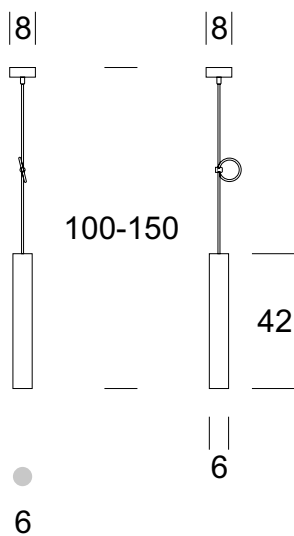

## PENDANT LAMP PAR

### TECHNICAL DATA

Number of light sources	1
Voltage	230 V
Source of light	Recommended: 1x 5,5 W LED GU10
Optics	<b>S</b>
Light color	-
Protection class - selection	<b>I</b>
Degree of protection	IP20
CE $\nabla$ $\oplus$	Yes
Mounting	On the ceiling