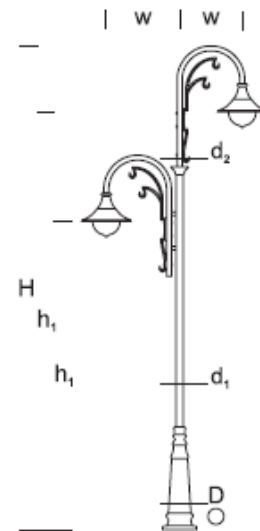

Park Lantern LILY 3/1

PRODUCT DESCRIPTION

Classic lantern made of an aluminum, piped, decorated column with a characteristic, 1- or 2-arm boom. Suggested fixture: Chantal, Bell.

Designed for: illumination of parks, streets, promenades, historic areas.

HEIGHT: 3 m

MECHANICAL DATA

Foundation FBO-80/14,5

Column/body material Aluminium

Lampshade -

Metal color

Grey 7043

Graphite 7016

Black 9005

RECOMMENDED FIXTURES

BELL

CHANTAL

DETAILED DESCRIPTION

INDEX	NAZWA NAME	WYMIARY / DIMENSIONS (cm)		FUNDAMENT FOUNDATION
		H/h, /h ₂ /w	D/d, /d ₂ /d ₃	
190-1111-310006	LILY LP 3/1	400/300/-/175	13,3/7,6/-/6	FBO-80/14,5