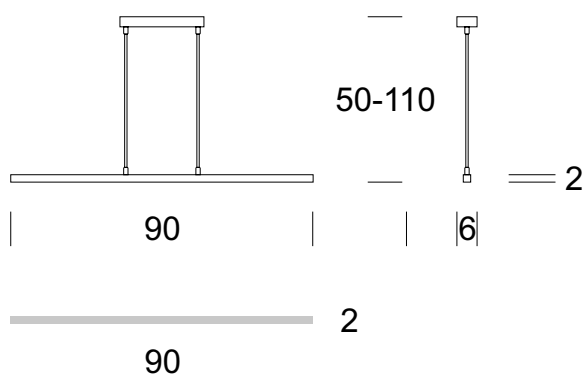

PENDANT LAMP KRESKA 90

PRODUCT DESCRIPTION

KRESKA is a modern cover with the geometrical shape, carried out from metal in rectangular profiles in colour inox or chrom. LED source is in the set.

TECHNICAL DATA

Number of light sources	1
Voltage	230 V
Source of light	Recommended: 1x 24 W LED (incl.)
Optics	S
Light color	-
Protection class	I
Degree of protection	IP20
CE	Yes
Mounting	On the ceiling

MATERIAL - FINISH - VARIANTS

Body material	Metal
Metal colour	 Inox  Chrome

Switching on	Switch in the wall
--------------	--------------------

LOGISTICS

Packaging	a collective carton according to order individual carton
Weight	max. 1 kg