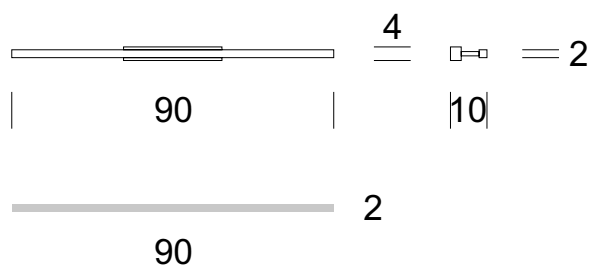

SCONCE KRESKA 90 IP44

PRODUCT DESCRIPTION

KRESKA is a modern cover with the geometrical shape, carried out from metal in rectangular profiles in colour inox or chrom. LED source is in the set.

TECHNICAL DATA

Number of light sources	1
Voltage	230 V
Source of light	Recommended: 1x 24 W LED (incl.)
Optics	S
Light color	-
Protection class - selection	I
Degree of protection	IP44
CE ∇ \oplus	Yes
Mounting	On the wall