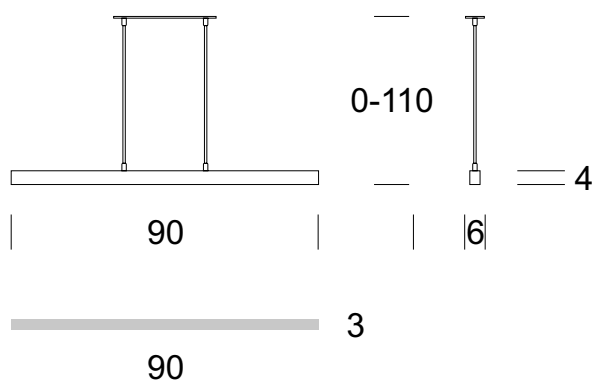

PENDANT LAMP KRESKA D WP 90

Luminaire data

Recommended light sources

PRODUCT DESCRIPTION

KRESKA is a modern cover with the geometrical shape, carried out from wood in rectangular profiles in colour natural. LED source is in the set.

TECHNICAL DATA

Number of light sources	1
Voltage	230 V
Source of light	Recommended: 1x 24 W LED (incl.)
Optics	S
Light color	-
Protection class	I
Degree of protection	IP20
CE	Yes
Mounting	-

MATERIAL - FINISH - VARIANTS