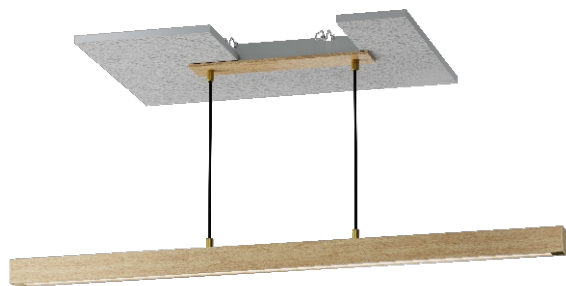

PENDANT LAMP KRESKA D WP 90

Luminaire data

Recommended light sources

PRODUCT DESCRIPTION

KRESKA is a modern cover with the geometrical shape, carried out from wood in rectangular profiles in colour natural. LED source is in the set.

TECHNICAL DATA

Number of light sources	1
Voltage	230 V
Source of light	Recommended: 1x 24 W LED (incl.)
Optics	S
Light color	-
Protection class	I
Degree of protection	IP20
CE	Yes
Mounting	-

MATERIAL - FINISH - VARIANTS

Body material	Wood
Wood colour	Natural

Switching on	Switch in the wall
--------------	--------------------

LOGISTICS

Packaging	a collective carton according to order individual carton
Weight	max. 1 kg