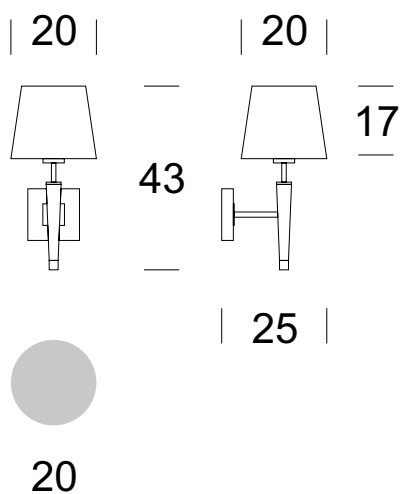

SCONCE KLEO

PRODUCT DESCRIPTION

A functional lamp in a classic style. Its body is created with tasteful combination and careful finishing of precious metal and wood materials. Textile lampshade finished with a delicate ribbon. Meant for decorative use, for illuminating hotel facilities, reception halls, living rooms, bedrooms and residential buildings.

TECHNICAL DATA

Number of light sources	1
Voltage	230 V
Source of light	Recommended: 1x E-27
Optics	S
Light color	-
Protection class	I
Degree of protection	IP20
CE	Yes
Mounting	On the wall

MATERIAL - FINISH - VARIANTS

Body material	Metal/wood	
Metal colour		Inox Chrome
Wood colour		Natural Brown Venge
Lampshade material	Synetic fabric / PVC	
		Cappucino Ecrú Black Grey
Switching on	Switch in the wall	