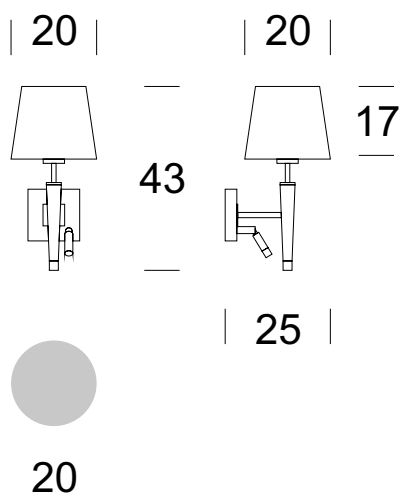

SCONCE LED LILU KLEO

PRODUCT DESCRIPTION

A functional lamp in a classic style. Its body is created with tasteful combination and careful finishing of precious metal and wood materials. Textile lampshade finished with a delicate ribbon. Meant for decorative use, for illuminating hotel facilities, reception halls, living rooms, bedrooms and residential buildings.

TECHNICAL DATA

Number of light sources	2
Voltage	230 V
Source of light	Recommended: 1x E-27 + 1x 1,2 W LED (incl.)
Optics	S
Light color	-
Protection class	I
Degree of protection	IP20
CE ∇ \oplus	Yes
Mounting	On the wall