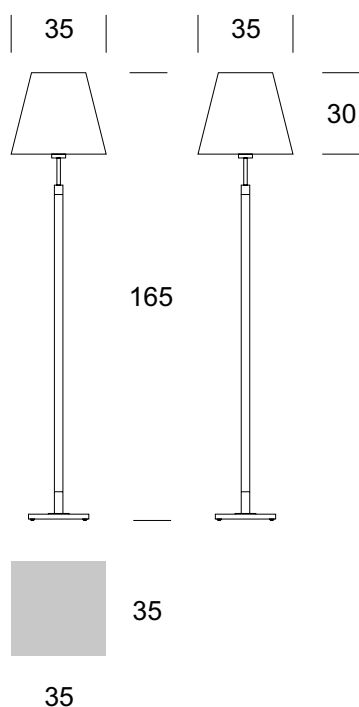

## FLOOR LAMP KLARA

### TECHNICAL DATA

Number of light sources	1
Voltage	230 V
Source of light	Recommended: 1x E-27
Optics	<b>S</b>
Light color	-
Protection class	<b>I</b>
Degree of protection	IP20
CE $\nabla$ $\oplus$	Yes
Mounting	-