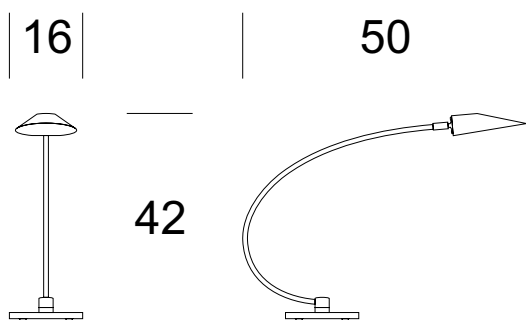

### PRODUCT DESCRIPTION

The HARI lamp is an original proposal suitable for homes and hotels. The unique shape gives it a special character.

### TECHNICAL DATA

Number of light sources	1
Voltage	230 V
Source of light	Recommended: 1x 7,2 W LED
Optics	<b>S</b>
Light color	-
Protection class - selection	<b>I</b>
Degree of protection	IP20
CE	Yes
Mounting	-