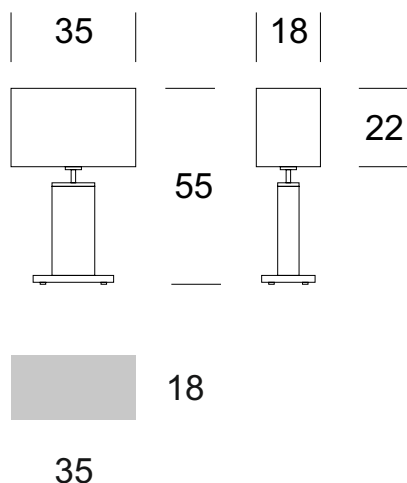

NIGHT LAMP ENEA

PRODUCT DESCRIPTION

With a metal base and wooden body ENEA is extremely elegant luminaire. There are many choices of metal and wood finishes.

TECHNICAL DATA

Number of light sources	1
Voltage	230 V
Source of light	Recommended: 1x E-27
Optics	S
Light color	-
Protection class	I
Degree of protection	IP20
CE ∇ $\oplus$	Yes
Mounting	-

MATERIAL - FINISH - VARIANTS

Body material	Metal/wood	
Metal colour		Inox
		Chrome
Wood colour		Natural
		Brown
		Venge
Lampshade material	Synetic fabric / PVC	
		Black
		Ecrú
		Grey
Switching on	On cable