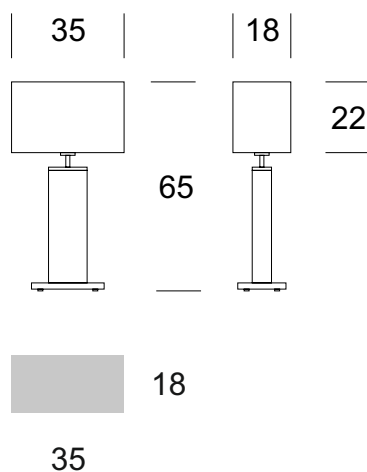

STUDY LAMP ENEA

PRODUCT DESCRIPTION

With a metal base and wooden body ENEA is extremely elegant luminaire. There are many choices of metal and wood finishes.

TECHNICAL DATA

Number of light sources	1
Voltage	230 V
Source of light	Recommended: 1x E-27
Optics	S
Light color	-
Protection class	I
Degree of protection	IP20
CE	Yes
Mounting	-

MATERIAL - FINISH - VARIANTS

Body material	Metal/wood	
Metal colour		Inox
		Chrome
Wood colour		Natural
		Brown
		Venge
Lampshade material	Synetic fabric / PVC	
		Black
		Ecrú
		Ecrú
Switching on	On cable	