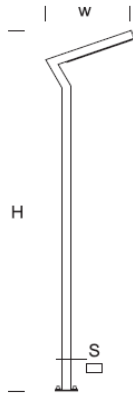

Garden Lamp ELEW PLUS 2,5

OPTICS

„AS”

DETAILED DESCRIPTION

INDEX	NAZWA NAME	WYMIARY / DIMENSIONS (cm)		ŹRÓDŁO ŚWIATŁA / SOURCE OF LIGHT			OPRAWA / FIXTURE			FUNDAMENT FOUNDATION
		H/h ₂	w/S	W	lm	lm / W	W	lm	lm / W	
172-00.-310010	ELEW LO 2,5	249/249/-	60/10x5	17	3060	180	20	2300	115	FBK-50/14,5

Data for: Ra > 80, 4000K, 700mA. Source of light and integrated control gear, replacement only by the manufacturer's service.

PRODUCT DESCRIPTION

Modern lantern made of rectangular aluminum profiles. Built into the boom is a rectangular SMD LED panel with asymmetrical characteristics as a light source. PMMA diffuser resistant to UV rays. Possibility to mount a 230 V IP 54 outlet.

HEIGHT: 2,5 m

TECHNICAL SPECIFICATIONS

Voltage	230 V
Source power / fixture	Recommended: Integrated 20 W/2300 lm
Lifetime	80.000 h LB 80/20
Optics	AS
Ambient temperature	-30 ÷ +45
Light color	4000 3000 *
Ingress Protection	IP66
Protection class	I II *
CE	Yes

* choice

MECHANICAL DATA

Foundation	FBK-50/14,5
Column/body material	Aluminium
Lampshade	PMMA
Metal color	<div style="display: flex; align-items: center;"> <div style="width: 20px; height: 20px; background-color: #f0f0f0; margin-right: 5px;"></div> White 9003 <div style="width: 20px; height: 20px; background-color: #808080; margin-right: 5px; margin-top: 5px;"></div> Grey 7043 <div style="width: 20px; height: 20px; background-color: #404040; margin-right: 5px; margin-top: 5px;"></div> Graphite 7016 <div style="width: 20px; height: 20px; background-color: #202020; margin-right: 5px; margin-top: 5px;"></div> Black 9005 <div style="margin-left: 10px; border: 1px solid black; padding: 2px;">RAL*</div> </div>