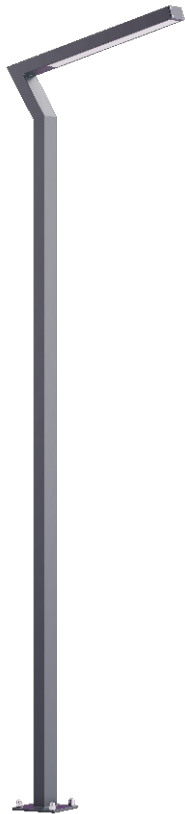

Garden Lamp ELEW PLUS 2,5

OPTICS

„AS”

DETAILED DESCRIPTION

INDEX	NAZWA NAME	WYMIARY / DIMENSIONS (cm)		ŹRÓDŁO ŚWIATŁA / SOURCE OF LIGHT			OPRAWA / FIXTURE			FUNDAMENT FOUNDATION
		H/h ₂	w/S	W	lm	lm / W	W	lm	lm / W	
172-00.-310010	ELEW LO 2,5	249/249/-	60/10x5	17	3060	180	20	2300	115	FBK-50/14,5

Data for: Ra > 80, 4000K, 700mA. Source of light and integrated control gear, replacement only by the manufacturer's service.

PRODUCT DESCRIPTION

Modern lantern made of rectangular aluminum profiles. Built into the boom is a rectangular SMD LED panel with asymmetrical characteristics as a light source. PMMA diffuser resistant to UV rays. Possibility to mount a 230 V IP 54 outlet.

HEIGHT: 2,5 m

TECHNICAL SPECIFICATIONS

Voltage	230 V
Source power / fixture	Recommended: Integrated 20 W/2300 lm
Lifetime	80.000 h LB 80/20
Optics	AS
Ambient temperature	-30 ÷ +45
Light color	4000 3000 *
Ingress Protection	IP66
Protection class	I II *
CE	Yes

* choice

MECHANICAL DATA

Foundation	FBK-50/14,5
Column/body material	Aluminium
Lampshade	PMMA
Metal color	<div style="display: flex; align-items: center;"> <div style="width: 20px; height: 20px; background-color: #f0f0f0; margin-right: 5px;"></div> White 9003 <div style="width: 20px; height: 20px; background-color: #808080; margin-right: 5px; margin-top: 5px;"></div> Grey 7043 <div style="width: 20px; height: 20px; background-color: #404040; margin-right: 5px; margin-top: 5px;"></div> Graphite 7016 <div style="width: 20px; height: 20px; background-color: #202020; margin-right: 5px; margin-top: 5px;"></div> Black 9005 <div style="margin-left: 10px; border: 1px solid black; padding: 2px;">RAL*</div> </div>