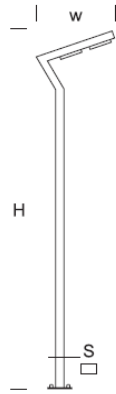

Street Lantern ELEW 6/2+1

OPTICS

„S”

„AS”

„ASW”

„ASP”

DETAILED DESCRIPTION

INDEX	NAZWA NAME	WYMIARY / DIMENSIONS (cm)		ŹRÓDŁO ŚWIATEŁA / SOURCE OF LIGHT			OPRAWA / FIXTURE			FUNDAMENT FOUNDATION
		H/h ₁ /h ₂	w/S	W	lm	lm / W	W	lm	lm / W	
190-1111-620028	ELEW LU 6/2+1	600/570/550	120/10x8	72	11100	154	90	10500	117	FBK-120/22

Data for: Ra > 80, 4000K, 700mA. Source of light and integrated control gear, replacement only by the manufacturer's service.

PRODUCT DESCRIPTION

Modern lantern made of rectangular aluminum profiles. A unique form provides a distinctive architectural element. In the boom a modular LED luminaire with excellent optical parameters and modeled characteristics of a street luminaire. The lenses used give a diffuse reflection effect reducing glare. UV-resistant polycarbonate diffuser.

HEIGHT: 6 m

TECHNICAL SPECIFICATIONS

Voltage	230 V
Source power / fixture	Recommended: Integrated 90 W/10500 lm
Lifetime	80.000 h LB 80/20
Optics	S AS ASP ASW
Ambient temperature	-30 ÷ +45
Light color	4000 3000 *
Ingress Protection	IP66
Protection class	I II *
CE	Yes

* choice

MECHANICAL DATA

Foundation	FBK-120/22
Column/body material	Aluminium
Lampshade	PMMA
Metal color	<div style="display: flex; align-items: center;"> <div style="width: 20px; height: 20px; background-color: #f0f0f0; margin-right: 5px;"></div> White 9003 </div> <div style="display: flex; align-items: center; margin-top: 5px;"> <div style="width: 20px; height: 20px; background-color: #808080; margin-right: 5px;"></div> Grey 7043 </div> <div style="display: flex; align-items: center; margin-top: 5px;"> <div style="width: 20px; height: 20px; background-color: #404040; margin-right: 5px;"></div> Graphite 7016 </div> <div style="display: flex; align-items: center; margin-top: 5px;"> <div style="width: 20px; height: 20px; background-color: #202020; margin-right: 5px;"></div> Black 9005 </div>
	RAL*