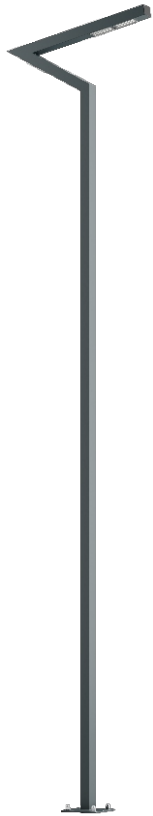

Street Lantern ELEW 6/2+1

OPTICS

„S”

„AS”

„ASW”

„ASP”

DETAILED DESCRIPTION

INDEX	NAZWA NAME	WYMIARY / DIMENSIONS (cm)		ŹRÓDŁO ŚWIATEŁA / SOURCE OF LIGHT			OPRAWA / FIXTURE			FUNDAMENT FOUNDATION
		H/h ₁ /h ₂	w/S	W	lm	lm / W	W	lm	lm / W	
190-1111-620028	ELEW LU 6/2+1	600/570/550	120/10x8	72	11100	154	90	10500	117	FBK-120/22

Data for: Ra > 80, 4000K, 700mA. Source of light and integrated control gear, replacement only by the manufacturer's service.

PRODUCT DESCRIPTION

Modern lantern made of rectangular aluminum profiles. A unique form provides a distinctive architectural element. In the boom a modular LED luminaire with excellent optical parameters and modeled characteristics of a street luminaire. The lenses used give a diffuse reflection effect reducing glare. UV-resistant polycarbonate diffuser.

HEIGHT: 6 m

TECHNICAL SPECIFICATIONS

Voltage	230 V
Source power / fixture	Recommended: Integrated 90 W/10500 lm
Lifetime	80.000 h LB 80/20
Optics	S AS ASP ASW
Ambient temperature	-30 ÷ +45
Light color	4000 3000 *
Ingress Protection	IP66
Protection class	I II *
CE	Yes

* choice

MECHANICAL DATA

Foundation	FBK-120/22
Column/body material	Aluminium
Lampshade	PMMA
Metal color	<div style="display: flex; align-items: center;"> <div style="width: 20px; height: 20px; background-color: #f0f0f0; margin-right: 5px;"></div> White 9003 </div> <div style="display: flex; align-items: center; margin-top: 5px;"> <div style="width: 20px; height: 20px; background-color: #808080; margin-right: 5px;"></div> Grey 7043 </div> <div style="display: flex; align-items: center; margin-top: 5px;"> <div style="width: 20px; height: 20px; background-color: #404040; margin-right: 5px;"></div> Graphite 7016 </div> <div style="display: flex; align-items: center; margin-top: 5px;"> <div style="width: 20px; height: 20px; background-color: #202020; margin-right: 5px;"></div> Black 9005 </div>
	RAL*