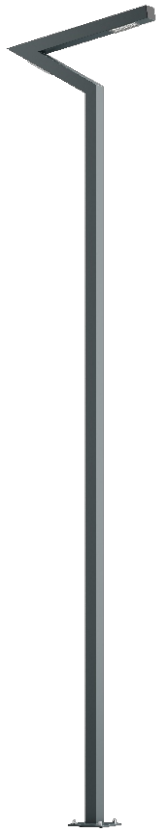

Street Lantern ELEW 5/1+1

OPTICS

„S”

„AS”

„ASW”

„ASP”

DETAILED DESCRIPTION

INDEX	NAZWA NAME	WYMIARY / DIMENSIONS (cm)		ŹRÓDŁO ŚWIATEŁA / SOURCE OF LIGHT			OPRAWA / FIXTURE			FUNDAMENT FOUNDATION
		H/h ₁ /h ₂	w/S	W	lm	lm / W	W	lm	lm / W	
190-1111-511003	ELEW LP 5/1+1	500/490/450	100/10x8	48	8640	180	60	7300	123	FBK-90/18

Data for: Ra > 80, 4000K, 700mA. Source of light and integrated control gear, replacement only by the manufacturer's service.

PRODUCT DESCRIPTION

Modern lantern built of rectangular aluminum profiles. The simple flat shape creates an elegant architectural element. In the boom a modular LED luminaire with excellent optical parameters and modeled characteristics of a street luminaire. The lenses used give a diffuse reflection effect reducing glare. UV-resistant polycarbonate diffuser.

HEIGHT: 5 m

TECHNICAL SPECIFICATIONS

Voltage	230 V
Source power / fixture	Recommended: Integrated 60 W/7300 lm
Lifetime	80.000 h LB 80/20
Optics	S AS ASP ASW
Ambient temperature	-30 ÷ +45
Light color	4000 3000 *
Ingress Protection	IP66
Protection class	I II *
CE	Yes

* choice

MECHANICAL DATA

Foundation	FBK-90/18
Column/body material	Aluminium
Lampshade	PMMA
Metal color	<div style="display: flex; align-items: center;"> <div style="width: 20px; height: 20px; background-color: #f0f0f0; margin-right: 5px;"></div> White 9003 <div style="width: 20px; height: 20px; background-color: #808080; margin-right: 5px; margin-top: 5px;"></div> Grey 7043 <div style="width: 20px; height: 20px; background-color: #404040; margin-right: 5px; margin-top: 5px;"></div> Graphite 7016 <div style="width: 20px; height: 20px; background-color: #202020; margin-right: 5px; margin-top: 5px;"></div> Black 9005 <div style="margin-left: 10px; border: 1px solid black; padding: 2px;">RAL*</div> </div>