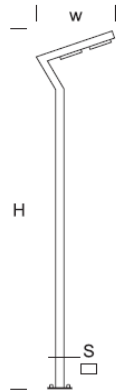

Street Lantern ELEW 5/1+1

OPTICS

„S”

„AS”

„ASW”

„ASP”

DETAILED DESCRIPTION

INDEX	NAZWA NAME	WYMIARY / DIMENSIONS (cm)		ŹRÓDŁO ŚWIATEŁA / SOURCE OF LIGHT			OPRAWA / FIXTURE			FUNDAMENT FOUNDATION
		H/h ₁ /h ₂	w/S	W	lm	lm / W	W	lm	lm / W	
190-1111-511003	ELEW LP 5/1+1	500/490/450	100/10x8	48	8640	180	60	7300	123	FBK-90/18

Data for: Ra > 80, 4000K, 700mA. Source of light and integrated control gear, replacement only by the manufacturer's service.

PRODUCT DESCRIPTION

Modern lantern built of rectangular aluminum profiles. The simple flat shape creates an elegant architectural element. In the boom a modular LED luminaire with excellent optical parameters and modeled characteristics of a street luminaire. The lenses used give a diffuse reflection effect reducing glare. UV-resistant polycarbonate diffuser.

HEIGHT: 5 m

TECHNICAL SPECIFICATIONS

Voltage	230 V
Source power / fixture	Recommended: Integrated 60 W/7300 lm
Lifetime	80.000 h LB 80/20
Optics	S AS ASP ASW
Ambient temperature	-30 ÷ +45
Light color	4000 3000 *
Ingress Protection	IP66
Protection class	I II *
CE	Yes

* choice

MECHANICAL DATA

Foundation	FBK-90/18
Column/body material	Aluminium
Lampshade	PMMA
Metal color	<div style="display: flex; align-items: center;"> <div style="width: 20px; height: 20px; background-color: #f0f0f0; margin-right: 5px;"></div> White 9003 <div style="width: 20px; height: 20px; background-color: #808080; margin-right: 5px; margin-top: 5px;"></div> Grey 7043 <div style="width: 20px; height: 20px; background-color: #404040; margin-right: 5px; margin-top: 5px;"></div> Graphite 7016 <div style="width: 20px; height: 20px; background-color: #202020; margin-right: 5px; margin-top: 5px;"></div> Black 9005 <div style="margin-left: 10px; border: 1px solid black; padding: 2px;">RAL*</div> </div>