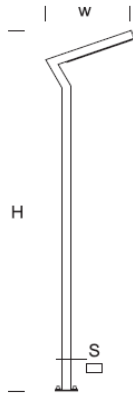

Garden Lamp ELEW 2,5

OPTICS

„AS”

DETAILED DESCRIPTION

INDEX	NAZWA NAME	WYMIARY / DIMENSIONS (cm)		ŹRÓDŁO ŚWIATŁA / SOURCE OF LIGHT			OPRAWA / FIXTURE			FUNDAMENT FOUNDATION
		H/h ₂	w/S	W	lm	lm / W	W	lm	lm / W	
172-00.-310010	ELEW LO 2,5	249/244/-	60/8x4	17	3060	180	20	2300	115	FBK-50/14,5

Data for: Ra > 80, 4000K, 700mA. Source of light and integrated control gear, replacement only by the manufacturer's service.

PRODUCT DESCRIPTION

Modern lantern made of rectangular aluminum profiles. Built into the boom is a rectangular SMD LED panel with asymmetrical characteristics as a light source. PMMA diffuser resistant to UV rays. Possibility to mount a 230 V IP 54 outlet.

HEIGHT: 2,5 m

TECHNICAL SPECIFICATIONS

Voltage	230 V
Source power / fixture	Recommended: Integrated 20 W/2300 lm
Lifetime	80.000 h LB 80/20
Optics	AS
Ambient temperature	-30 ÷ +45
Light color	4000 3000 *
Ingress Protection	IP66
Protection class	I II *
CE	Yes

* choice

MECHANICAL DATA

Foundation	FBK-50/14,5
Column/body material	Aluminium
Lampshade	PMMA
Metal color	<div style="display: flex; align-items: center;"> <div style="width: 20px; height: 20px; background-color: #f0f0f0; margin-right: 5px;"></div> White 9003 <div style="width: 20px; height: 20px; background-color: #808080; margin-right: 5px; margin-top: 5px;"></div> Grey 7043 <div style="width: 20px; height: 20px; background-color: #404040; margin-right: 5px; margin-top: 5px;"></div> Graphite 7016 <div style="width: 20px; height: 20px; background-color: #202020; margin-right: 5px; margin-top: 5px;"></div> Black 9005 <div style="border: 1px solid black; padding: 2px; margin-left: 10px; margin-top: 5px;">RAL*</div> </div>