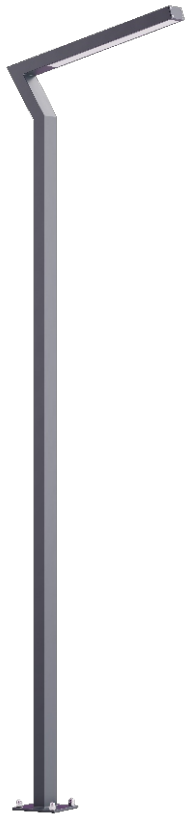

Garden Lamp ELEW 2,5

OPTICS

„AS”

DETAILED DESCRIPTION

INDEX	NAZWA NAME	WYMIARY / DIMENSIONS (cm)		ŹRÓDŁO ŚWIATŁA / SOURCE OF LIGHT			OPRAWA / FIXTURE			FUNDAMENT FOUNDATION
		H/h ₂	w/S	W	lm	lm / W	W	lm	lm / W	
172-00.-310010	ELEW LO 2,5	249/244/-	60/8x4	17	3060	180	20	2300	115	FBK-50/14,5

Data for: Ra > 80, 4000K, 700mA. Source of light and integrated control gear, replacement only by the manufacturer's service.

PRODUCT DESCRIPTION

Modern lantern made of rectangular aluminum profiles. Built into the boom is a rectangular SMD LED panel with asymmetrical characteristics as a light source. PMMA diffuser resistant to UV rays. Possibility to mount a 230 V IP 54 outlet.

HEIGHT: 2,5 m

TECHNICAL SPECIFICATIONS

Voltage	230 V
Source power / fixture	Recommended: Integrated 20 W/2300 lm
Lifetime	80.000 h LB 80/20
Optics	AS
Ambient temperature	-30 ÷ +45
Light color	4000 3000 *
Ingress Protection	IP66
Protection class	I II *
CE	Yes

* choice

MECHANICAL DATA

Foundation	FBK-50/14,5
Column/body material	Aluminium
Lampshade	PMMA
Metal color	<div style="display: flex; align-items: center;"> <div style="width: 20px; height: 20px; background-color: #f0f0f0; margin-right: 5px;"></div> White 9003 <div style="width: 20px; height: 20px; background-color: #808080; margin-right: 5px; margin-top: 5px;"></div> Grey 7043 <div style="width: 20px; height: 20px; background-color: #404040; margin-right: 5px; margin-top: 5px;"></div> Graphite 7016 <div style="width: 20px; height: 20px; background-color: #202020; margin-right: 5px; margin-top: 5px;"></div> Black 9005 <div style="border: 1px solid black; padding: 2px; margin-left: 10px; margin-top: 5px;">RAL*</div> </div>