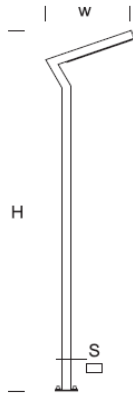

Garden Lamp ELEW D 1,2

OPTICS

„AS”

DETAILED DESCRIPTION

INDEX	NAZWA NAME	WYMIARY / DIMENSIONS (cm)		OPRAWA / FIXTURE			FUNDAMENT FOUNDATION
		H/h ₂	w/S	W	lm	lm / W	
172-0001-000018	ELEW D LO 1,2	120/115/-	35/8x4	10	900	90	FBO-50/7,5

Data for: Ra > 80, 4000K, 700mA. Source of light and integrated control gear, replacement only by the manufacturer's service.

PRODUCT DESCRIPTION

A modern lantern made of rectangular aluminum profiles with wooden elements. Built into the boom is a rectangular SMD LED panel with asymmetrical characteristics as a light source. PMMA diffuser resistant to UV rays. Possibility to mount a 230 V IP 54 outlet.

HEIGHT: 1,2 m

TECHNICAL SPECIFICATIONS

Voltage	230 V
Source power / fixture	Recommended: Integrated 10 W/900 lm
Lifetime	70.000 h LB 80/20
Optics	AS
Ambient temperature	-30 ÷ +45
Light color	4000 3000 *
Ingress Protection	IP65
Protection class	I II *
CE	Yes

* choice

MECHANICAL DATA

Foundation	FBO-50/7,5														
Column/body material	Aluminium/wood														
Lampshade	PMMA														
Metal color	<table border="0"> <tr><td></td><td>White 9003</td></tr> <tr><td></td><td>Grey 7043</td></tr> <tr><td></td><td>Graphite 7016</td></tr> <tr><td></td><td>Black 9005</td></tr> <tr><td>RAL *</td><td></td></tr> <tr><td></td><td>Light wood</td></tr> <tr><td></td><td>Dark wood</td></tr> </table>		White 9003		Grey 7043		Graphite 7016		Black 9005	RAL *			Light wood		Dark wood
	White 9003														
	Grey 7043														
	Graphite 7016														
	Black 9005														
RAL *															
	Light wood														
	Dark wood														
Wood color	<table border="0"> <tr><td></td><td>Light wood</td></tr> <tr><td></td><td>Dark wood</td></tr> </table>		Light wood		Dark wood										
	Light wood														
	Dark wood														