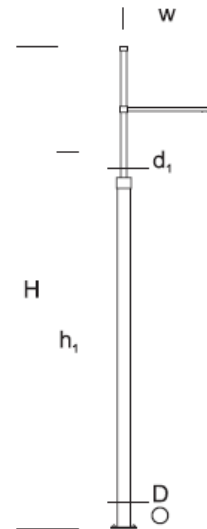

Lantern DECO W 7/2

PRODUCT DESCRIPTION

Lantern made of an aluminum column with a characteristic, 1- or 2-arm boom in art deco style.
Suggested fixture: Wega

HEIGHT: 7 m

TECHNICAL SPECIFICATIONS

Foundation FBK-150/22

Source power / fixture Aluminium

Lampshade -

Metal color

Grey 7043

Graphite 7016

Black 9005

DETAILED DESCRIPTION

INDEX	NAZWA NAME	WYMIARY / DIMENSIONS (cm)		ŹRÓDŁO ŚWIATŁA / SOURCE OF LIGHT			OPRAWA / FIXTURE			FUNDAMENT FOUNDATION
		H/h ₁	w/S	W	lm	lm / W	W	lm	lm / W	
-	DECO W LU 7/2	750/700	80/13,3/7,6	144	22200	154	154	19600	127	FBK-150/22