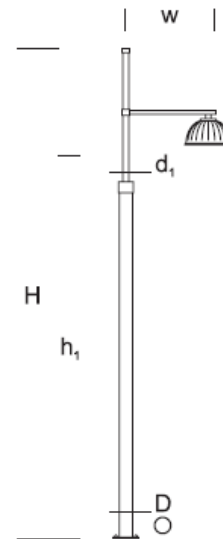

### PRODUCT DESCRIPTION

Lantern made of an aluminum column with a characteristic, 1- or 2-arm boom in art deco style.  
Suggested fixture: Deco, Wega, Bell.

Designed for: illumination of passageways along modern architecture.

HEIGHT: 6 m

### TECHNICAL SPECIFICATIONS

Foundation FBK-120/22

Source power / fixture Aluminium

Lampshade -

Metal color

Grey 7043

Graphite 7016

Black 9005

### DETAILED DESCRIPTION

| INDEX | NAZWA NAME  | WYMIARY / DIMENSIONS (cm) |             | FUNDAMENT FOUNDATION |
|-------|-------------|---------------------------|-------------|----------------------|
|       |             | H/h,                      | w/D/d,      |                      |
| -     | DECO LU 6/1 | 685/600                   | 80/13,3/7,6 | FBK-120/22           |