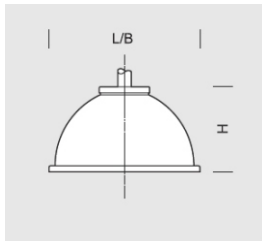

Fixture DECO BIS 24

OPTICS

„S”

„AS”

„ASW”

„ASP”

DETAILED DESCRIPTION

INDEX	NAZWA NAME	DIMENSIONS [cm]	SOURCE OF LIGHT			FIXTURE			WIND	WEIGHT
		L/B/H	W	lm	lm / W	W	lm	lm / W	m ²	kg
195-1111-000038	DECO BIS 24	50/50/30	24	3700	154	30	3500	117	0,10	5

Data for: Ra > 80, 4000K, 700mA. Source of light and integrated control gear, replacement only by the manufacturer's service.

PRODUCT DESCRIPTION

Classic arm mount luminaire, fi-60 mm at a height of 5-8 m. The aluminum body is a sealed chamber, closed with a plate, on which a sealed LED module with lenses of selected optics is mounted on the glass side, and a heat sink and power supply on the inside. The chamber is connected to the top rosette, which, in addition to its decorative function, is a mounting bracket. The glass is made of clear or frosted glass.