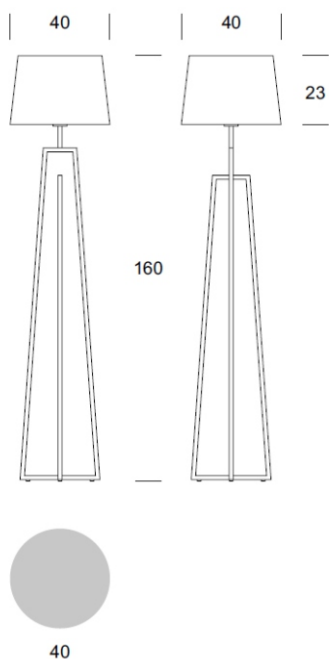

FLOOR LAMP CROSS

PRODUCT DESCRIPTION

The lamp from the CROSS series is the perfect fixture for an original apartment, and thanks to its spatial and geometric shape it can be used both in a modern and a traditional bedroom. Modern design, careful finishing, fine materials and low weight will satisfy the most demanding customers.

TECHNICAL DATA

| | |
|-------------------------|----------------------|
| Number of light sources | 1 |
| Voltage | 230 V |
| Source of light | Recommended: 1x E-27 |
| Optics | S |
| Light color | - |
| Protection class | I |
| Degree of protection | IP20 |
| CE ∇ \oplus | Yes |
| Mounting | - |