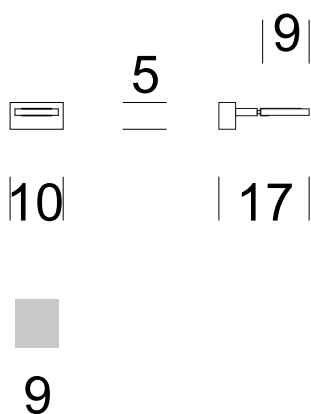

### PRODUCT DESCRIPTION

Lamps from the CRIS series are ideal for decorating modern interiors. The original design of the lamp combines both elegance and simplicity. The cubist shape fits perfectly into minimalist and modern rooms, but it will certainly complement any other arrangement as a fashionable accent.

### TECHNICAL DATA

Number of light sources	1
Voltage	230 V
Source of light	Recommended: 1x 7 W LED
Optics	<b>S</b>
Light color	-
Protection class	<b>I</b>
Degree of protection	IP44
CE	Yes
Mounting	On the wall