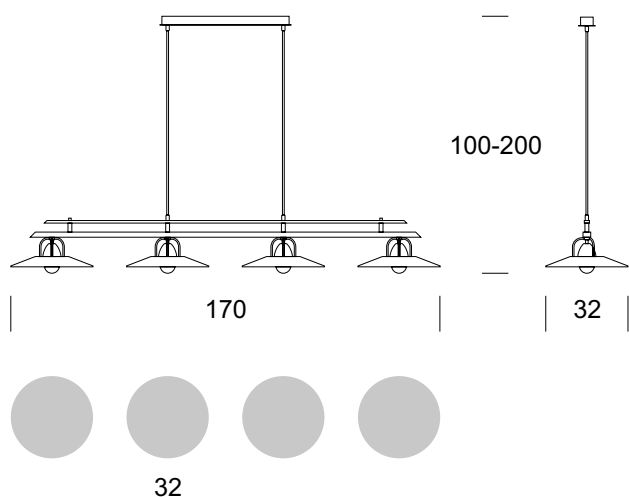

ELMARCO
GOOD FORM FOR LIGHTING

ELMARCO Technika Świetlna Sp. z o.o. Sp. K.
Ul. Krzemowa 7, 81-577 Gdynia,
tel. (58) 552 84 27

PENDANT LAMP CASINO 4

Luminaire data

Recommended light sources

PRODUCT DESCRIPTION

Single ceiling lamps successfully can be as lighting in the kitchen or the dining room in the house property. We recommend the particular attention the ceiling lamp on the rope overhang.

TECHNICAL DATA

Number of light sources	1
Voltage	230 V
Source of light	Recommended: 1 x E-27
Optics	S
Light color	-
Protection class	I
Degree of protection	IP20
CE ∇ $\oplus$	Tak
Mounting	On the ceiling

MATERIAL - FINISH - VARIANTS

Body material	Metal
Metal colour	Black Patina Gold

Switching on	Switch in the wall

LOGISTICS

Packaging	a collective carton according to order individual carton