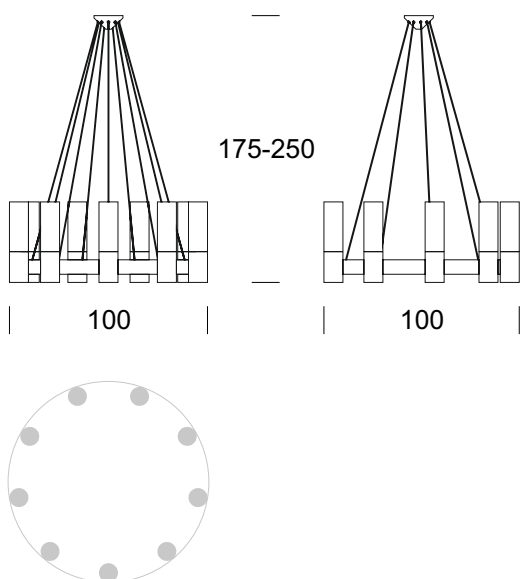

ELMARCO
GOOD FORM FOR LIGHTING

ELMARCO Technika Świetlna Sp. z o.o. Sp. K.
Ul. Krzemowa 7, 81-577 Gdynia,
tel. (58) 552 84 27

CHANDELIER CARLO 9 UP

PRODUCT DESCRIPTION

The CARLO series of lamps is made of metal and comes in three colors to choose from: black, silver and graphite. RAL palette colours are also available. White, frosted mat lampshades.

TECHNICAL DATA

| | |
|-------------------------|----------------------------|
| Number of light sources | 9 |
| Voltage | 230 V |
| Source of light | Recommended: 9 x 7,5 W LED |
| Optics | S |
| Light color | - |
| Protection class | I |
| Degree of protection | IP20 |
| CE ∇ \oplus | Yes |
| Mounting | On the ceiling |