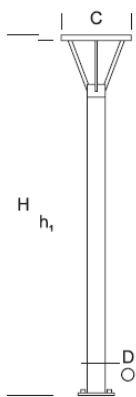

Garden Lamp BRETANIA D 1,2

OPTICS

„S”

DETAILED DESCRIPTION

INDEX	NAZWA NAME	WYMIARY / DIMENSIONS (cm)		OPRAWA / FIXTURE			FUNDAMENT FOUNDATION
		H/h ₁	D/C	W	lm	lm / W	
172-0001-000008	BRETANIA D LO 1,2	120/115	10/25	8	1000	124	FBK-60/12,5

Data for: Ra > 80, 4000K, 700mA. Source of light and integrated control gear, replacement only by the manufacturer's service.

PRODUCT DESCRIPTION

A versatile lantern form made of an aluminium cylindrical column with wooden elements, on which an inverted cone-shaped luminaire is placed. The LED light source is fixed in the upper part of the lantern (tightly).

HEIGHT: 1,2 m

TECHNICAL SPECIFICATIONS

Voltage	230 V
Source power / fixture	Recommended: Integrated 8 W/1000 lm
Lifetime	80.000 h LB 80/20
Optics	S
Ambient temperature	-30 ÷ +45
Light color	4000 3000 *
Ingress Protection	IP66
Protection class	I II *
CE	Yes

* choice

MECHANICAL DATA

Foundation	FBK-60/12,5
Column/body material	Aluminium/wood
Lampshade	-
Metal color	<div style="display: flex; align-items: center;"> <div style="width: 20px; height: 20px; background-color: #f0f0f0; margin-right: 5px;"></div> White 9003 </div> <div style="display: flex; align-items: center; margin-top: 5px;"> <div style="width: 20px; height: 20px; background-color: #808080; margin-right: 5px;"></div> Grey 7043 </div> <div style="display: flex; align-items: center; margin-top: 5px;"> <div style="width: 20px; height: 20px; background-color: #404040; margin-right: 5px;"></div> Graphite 7016 </div> <div style="display: flex; align-items: center; margin-top: 5px;"> <div style="width: 20px; height: 20px; background-color: #202020; margin-right: 5px;"></div> Black 9005 </div> <div style="display: flex; align-items: center; margin-top: 5px;"> <div style="border: 1px solid black; padding: 2px; margin-right: 5px;">RAL*</div> </div>