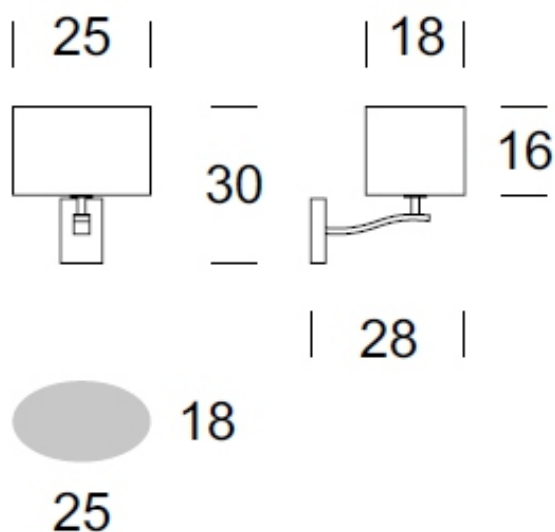

SCONCE BRANDY

PRODUCT DESCRIPTION

Series of BRANDY lights are modern fixtures characterised by high-quality materials and careful finishing. They will make your home's interior an original and comfortable place. The unique oval shaped luminaires along with decorative elements will find use in every room.

TECHNICAL DATA

Number of light sources	1
Voltage	230 V
Source of light	Recommended: 1x E-27
Optics	S
Light color	-
Protection class	I
Degree of protection	IP20
CE ∇ $\oplus$	Yes
Mounting	On the wall

MATERIAL - FINISH - VARIANTS

Body material	Metal
Metal colour	Inox Black Patina
Lampshade material	Synetic fabric / PVC
	Ecru Turquoise Black
Switching on	Switch in the wall

LOGISTICS

Packaging	a collective carton according to order individual carton