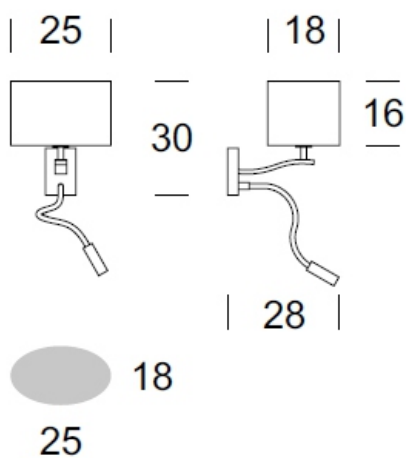

SCONCE LED BRANDY

Luminaire data

Recommended light sources

PRODUCT DESCRIPTION

Series of BRANDY lights are modern fixtures characterised by high-quality materials and careful finishing. They will make your home's interior an original and comfortable place. The unique oval shaped luminaires along with decorative elements will find use in every room.

TECHNICAL DATA

Number of light sources	2
Voltage	230 V
Source of light	Recommended: 1x E-27 + 1x 1,2 W LED (incl.)
Optics	S
Light color	-
Protection class	I
Degree of protection	IP20
CE ∇ $\oplus$	Yes
Mounting	On the wall

MATERIAL - FINISH - VARIANTS

Body material	Metal
Metal colour	Inox Black Patina
Lampshade material	Synetic fabric / PVC
	Ecru Turquoise Black
Switching on	Switch in the wall

LOGISTICS

Packaging	a collective carton according to order individual carton