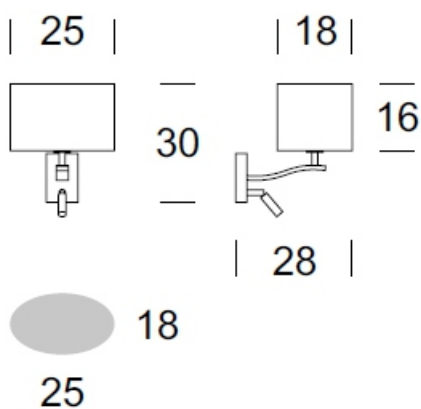

SCONCE LED LILU BRANDY

Luminaire data

Recommended light sources

PRODUCT DESCRIPTION

Series of BRANDY lights are modern fixtures characterised by high-quality materials and careful finishing. They will make your home's interior an original and comfortable place. The unique oval shaped luminaires along with decorative elements will find use in every room.

TECHNICAL DATA

Number of light sources	2
Voltage	230 V
Source of light	Recommended: 1x E-27 + 1x 1,2 W LED (incl.)
Optics	S
Light color	-
Protection class	I
Degree of protection	IP20
CE ∇ $\oplus$	Yes
Mounting	On the wall

MATERIAL - FINISH - VARIANTS

Body material	Metal
Metal colour	Inox Black Patina
Lampshade material	Synetic fabric / PVC
	Ecu Turquoise Black
Switching on	Switch in the wall

LOGISTICS

Packaging	a collective carton according to order individual carton