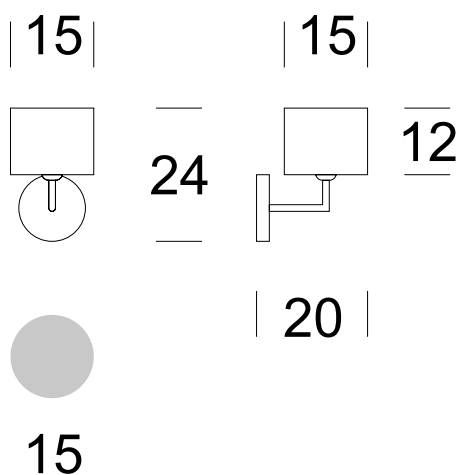

SCONCE BISHOP

PRODUCT DESCRIPTION

Series of lamps BISHOP is simple in form and elegant luminaires, which are used in modern hotel and residential interiors. The metal body of the lamp can be painted on request in any RAL color. Color Shade of your choice (plain), matching the color of the metal. This combination provides a unique pattern of these lamps.

TECHNICAL DATA

Number of light sources	1
Voltage	230 V
Source of light	Recommended: 1x E-27
Optics	S
Light color	-
Protection class	I
Degree of protection	IP20
CE	Yes
Mounting	On the wall

MATERIAL - FINISH - VARIANTS

Body material	Metal
Metal colour	Inox RAL
Lampshade material	Synetic fabric / PVC
	Ecru Grey Black Dark red
Switching on	Switch in the wall

LOGISTICS

Packaging	a collective carton according to order individual carton
-----------	---