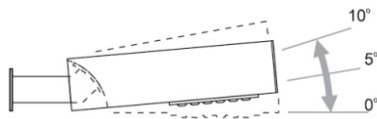

Fixture BERNA 48

OPTICS

„S”

„AS”

„ASW”

„ASP”

DETAILED DESCRIPTION

INDEX	NAME	DIMENSIONS [cm]	LIGHT SOURCE			FIXTURE			WIND	WEIGHT
		L/B/H	W	lm	lm / W	W	lm	lm / W	m ²	kg
195-1111-000102	BERNA 48	50/20/10	48	7400	154	60	7000	117	0,11	7

Data for: Ra > 80, 4000K, 700mA. Source of light and integrated control gear, replacement only by the manufacturer's service.

PRODUCT DESCRIPTION

Modern fixture adapted to be mounted on a post. Body made of aluminum forms the base for sealed LED modules and equipment chamber. Adjustable handle allows easy mounting on a post.