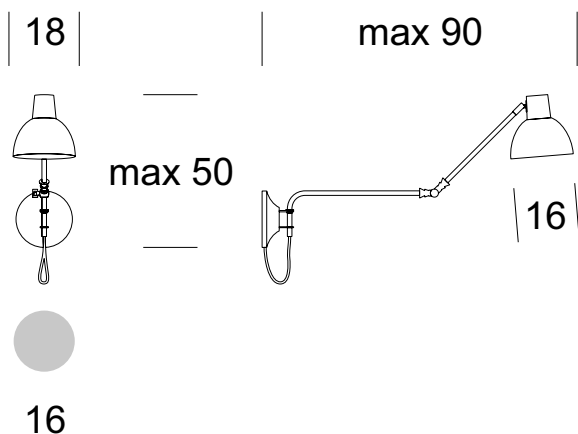

SCONCE BD K 2

PRODUCT DESCRIPTION

BD series of lamps is classical connection of simplicity and elegance. Specialistic joints allow precise positioning of light in the desired direction.

TECHNICAL DATA

Number of light sources	1
Voltage	230 V
Source of light	Recommended: 1x E-27
Optics	S
Light color	-
Protection class	I
Degree of protection	IP20
CE ∇ \oplus	Yes
Mounting	On the wall

MATERIAL - FINISH - VARIANTS

Body material	Metal
Metal colour	<div style="display: flex; justify-content: space-between;"> <div style="width: 20px; height: 10px; background-color: #c08040;"></div> Gold </div> <div style="display: flex; justify-content: space-between;"> <div style="width: 20px; height: 10px; background-color: #1a1a1a;"></div> Black </div>
Lampshade material	Metal
	<div style="display: flex; justify-content: space-between;"> <div style="width: 20px; height: 10px; background-color: #c08040;"></div> Gold </div> <div style="display: flex; justify-content: space-between;"> <div style="width: 20px; height: 10px; background-color: #1a1a1a;"></div> Black </div>
Switching on	Switch in the wall