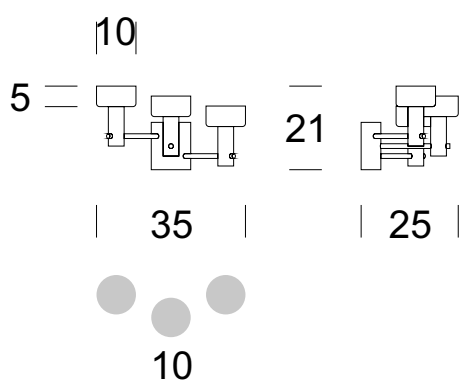

## SCONCE BALI S 3

Luminaire data

Recommended light sources

### PRODUCT DESCRIPTION

BALI is a series designed with modern interiors in mind. The use of multiple light sources, arranged at different levels and different arm lengths creates an interesting effect. Each level can be moved left or right along a circle.

### TECHNICAL DATA

Number of light sources	3
Voltage	230 V
Source of light	Recommended: 3 x G9
Optics	<b>S</b>
Light color	-
Protection class	<b>I</b>
Degree of protection	IP20
CE $\nabla$ $\oplus$	Yes
Mounting	On the wall