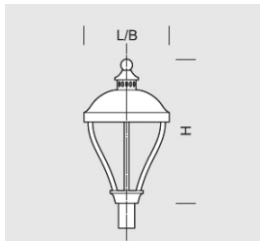

Fixture ARIA BIS 32

OPTICS

„S”

„AS”

„ASW”

„ASP”

DETAILED DESCRIPTION

INDEX	NAME	DIMENSIONS [cm]	LIGHT SOURCE			FIXTURE			WIND	WEIGHT
		L/B/H	W	lm	lm / W	W	lm	lm / W	m ²	kg
195-1111-000085	ARIA BIS 32	38/38/62	32	4800	150	36	3850	107	0,06	3,5

Data for: Ra > 80, 4000K, 700mA. Source of light and integrated control gear, replacement only by the manufacturer's service.

PRODUCT DESCRIPTION

Classic fixture adapted for mounting directly at a post with 60mm diameter or in arm-system - Aria, Aria Bis at a height of 3-4 m, Aria Plus at a height of 5-6m. Aluminum body forms a sealed chamber for fittings closed with a plate and a sealed tight LED module (with the lens) attached to it at the lampshade's side. The chamber is seated on shaped profiles connected to its lower rosette, which serves as a mounting for the fixture on a post.

* choice

MECHANICAL DATA

Foundation	-
Fixture material	Aluminium
Lampshade	-
Metal color	

Grey 7043

Graphite 7016

Black 9005

ON ORDER

** on special order