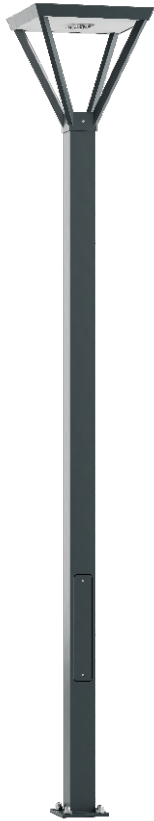

ELMARCO
GOOD FORM FOR LIGHTING

ELMARCO Technika Świetlna Sp. z o.o. Sp. K.
Ul. Krzemowa 7, 81-577 Gdynia,
tel. (58) 552 84 27

Park Lantern WALIA 4,0 AS

OPTICS

„AS”

DETAILED DESCRIPTION

INDEX	NAZWA NAME	WYMIARY / DIMENSIONS (cm)		ŹRÓDŁO ŚWIATŁA / SOURCE OF LIGHT			OPRAWA / FIXTURE			FUNDAMENT FOUNDATION
		H/h ₁	C/S	W	lm	lm / W	W	lm	lm / W	
190-1111-400028	WALIA LP 4,0 AS	400/395	47/10x10	31,5	4865	154	36	4530	126	FBK-90/18

Data for: Ra > 80, 4000K, 700mA. Source of light and integrated control gear, replacement only by the manufacturer's service.

PRODUCT DESCRIPTION

Universal lantern made of an aluminum column with a square cross-section, on which is placed inverted pyramid-shaped fixture. In the upper part which is the lid, LED light source is placed on the top (tight).

HEIGHT: 4 m

TECHNICAL SPECIFICATIONS

Voltage	230 V
Source power / fixture	Recommended: Integrated 36 W/4530 lm
Lifetime	80.000 h LB 80/20
Optics	AS
Ambient temperature	-30 ÷ +45
Light color	<input type="checkbox"/> 4000 <input type="checkbox"/> 3000 *
Ingress Protection	IP66
Protection class	<input type="checkbox"/> I <input type="checkbox"/> II *
CE	Yes

* choice

MECHANICAL DATA

Foundation	FBK-90/18
Column/body material	Aluminium
Light color	-
Metal color	<input type="checkbox"/> White 9003 <input type="checkbox"/> Grey 7043 <input type="checkbox"/> Graphite 7016 <input type="checkbox"/> Black 9005 RAL*