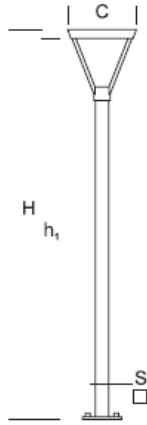

ELMARCO
GOOD FORM FOR LIGHTING

ELMARCO Technika Świetlna Sp. z o.o. Sp. K.
Ul. Krzemowa 7, 81-577 Gdynia,
tel. (58) 552 84 27

Park Lantern WALIA 4,0 AS

OPTICS

„AS”

DETAILED DESCRIPTION

INDEX	NAZWA NAME	WYMIARY / DIMENSIONS (cm)		ŹRÓDŁO ŚWIATŁA / SOURCE OF LIGHT			OPRAWA / FIXTURE			FUNDAMENT FOUNDATION
		H/h ₁	C/S	W	lm	lm / W	W	lm	lm / W	
190-1111-400028	WALIA LP 4,0 AS	400/395	47/10x10	31,5	4865	154	36	4530	126	FBK-90/18

Data for: Ra > 80, 4000K, 700mA. Source of light and integrated control gear, replacement only by the manufacturer's service.

PRODUCT DESCRIPTION

Universal lantern made of an aluminum column with a square cross-section, on which is placed inverted pyramid-shaped fixture. In the upper part which is the lid, LED light source is placed on the top (tight).

HEIGHT: 4 m

TECHNICAL SPECIFICATIONS

Voltage	230 V
Source power / fixture	Recommended: Integrated 36 W/4530 lm
Lifetime	80.000 h LB 80/20
Optics	AS
Ambient temperature	-30 ÷ +45
Light color	<input type="checkbox"/> 4000 <input type="checkbox"/> 3000 *
Ingress Protection	IP66
Protection class	<input type="checkbox"/> I <input type="checkbox"/> II *
CE	Yes

* choice

MECHANICAL DATA

Foundation	FBK-90/18
Column/body material	Aluminium
Light color	-
Metal color	<input type="checkbox"/> White 9003 <input type="checkbox"/> Grey 7043 <input type="checkbox"/> Graphite 7016 <input type="checkbox"/> Black 9005 RAL*