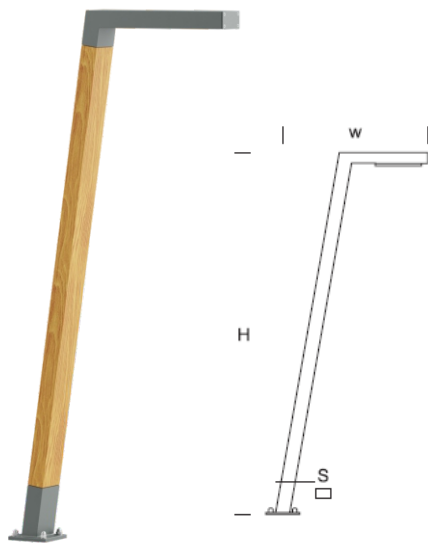

Garden Lamp URBIN D 1,2

OPTICS

„AS”

DETAILED DESCRIPTION

INDEX	NAZWA NAME	WYMIARY / DIMENSIONS (cm)		OPRAWA / FIXTURE			FUNDAMENT FOUNDATION
		H/h ₁ /h ₂	w/S	W	lm	lm / W	
172-0001-000021	URBIN D LO 1,2	120/115	55/8x4	10	900	90	FBO-50/7,5

Data for: Ra > 80, 4000K, 700mA. Source of light and integrated control gear, replacement only by the manufacturer's service.

PRODUCT DESCRIPTION

Modern garden lantern made of rectangular aluminum profiles with wooden elements. A rectangular LED SMD panel with asymmetric characteristics forming a source of light built in the boom. Lamp-shade made of PMMA being resistant to UV radiation. Optionally, an electric socket (230 V IP 54) can be mounted.

HEIGHT: 1,2 m

TECHNICAL SPECIFICATIONS

Voltage	230 V
Source power / fixture	Recommended: Integrated 10 W/900 lm
Lifetime	80.000 h LB 80/20
Optics	AS
Ambient temperature	-30 ÷ +45
Light color	4000 3000 *
Ingress Protection	IP66
Protection class	I II *
CE	Yes

* choice

MECHANICAL DATA

Foundation	FBO-50/7,5										
Column/body material	Aluminium/wood										
Lampshade	PMMA										
Metal color	<table border="1"> <tbody> <tr> <td></td> <td>White 9003</td> </tr> <tr> <td></td> <td>Grey 7043</td> </tr> <tr> <td></td> <td>Graphite 7016</td> </tr> <tr> <td></td> <td>Black 9005</td> </tr> <tr> <td>RAL *</td> <td></td> </tr> </tbody> </table>		White 9003		Grey 7043		Graphite 7016		Black 9005	RAL *	
	White 9003										
	Grey 7043										
	Graphite 7016										
	Black 9005										
RAL *											
Wood color	<table border="1"> <tbody> <tr> <td></td> <td>Light wood</td> </tr> <tr> <td></td> <td>Dark wood</td> </tr> </tbody> </table>		Light wood		Dark wood						
	Light wood										
	Dark wood										