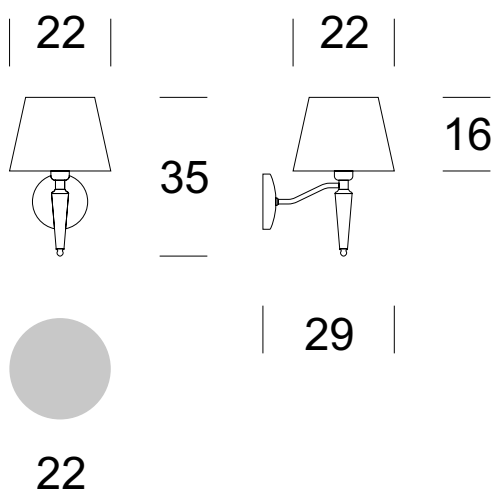

SCONCE LORD

PRODUCT DESCRIPTION

Elegant and functional lamp in the classical style, suitable both into the private flat and into hotel interiors. The textile lampshade is decorated with the delicate tape in the appropriate colour of metal. The metal body with the wooden element is available in a few colour versions.

TECHNICAL DATA

Number of light sources	1
Voltage	230 V
Source of light	Recommended: 1x E-27
Optics	S
Light color	-
Protection class - selection	I
Degree of protection	IP20
CE ∇ \oplus	Yes
Mounting	On the wall

MATERIAL - FINISH - VARIANTS

Body material	Metal/wood	
Metal colour		Inox
		Patina
		Brass
		Honey
		Brown
Wood colour		Honey
		Brown
Lampshade material	Synetic fabric / PVC	
		Ecrú

Switching on	Switch in the wall
--------------	--------------------