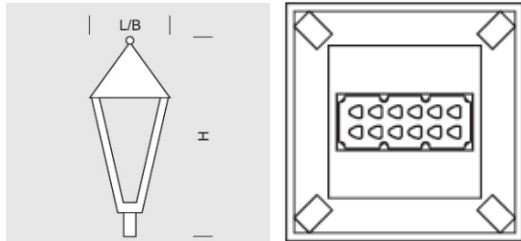

Fixture GEDANIA BIS 24

OPTICS

„S”

„AS”

„ASW”

„ASP”

DETAILED DESCRIPTION

INDEX	NAZWA NAME	DIMENSIONS [cm]	SOURCE OF LIGHT			FIXTURE			WIND	WEIGHT
		L/B/H	W	lm	lm / W	W	lm	lm / W	m ²	kg
195-1111-000091	GEDANIA BIS 24	35/35/70	24	3700	154	30	3050	102	0,07	4,5

Data for: Ra > 80, 4000K, 700mA. Source of light and integrated control gear, replacement only by the manufacturer's service.

PRODUCT DESCRIPTION

Universal classic fixture for mounting directly at posts (ř60 mm) or in arm-systems at a height of 3-5 m. Aluminum body forms a sealed chamber (closed with a plate) with a sealed LED module (with the lens) from the outside. The chamber is seated on profiles connected to its lower rosette, which also serves as a mounting for the fixture on a post.