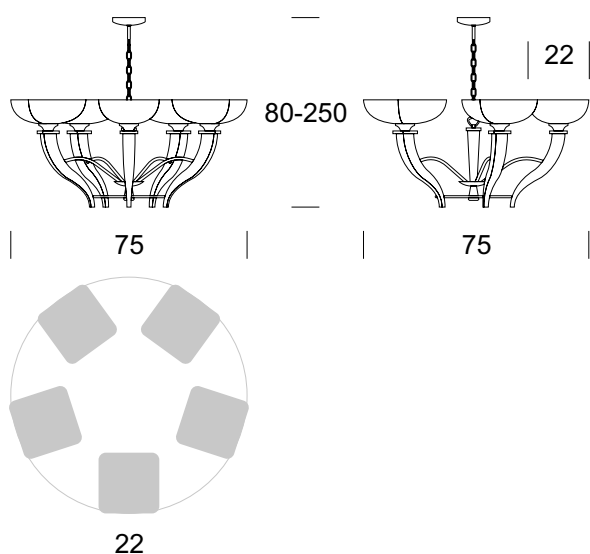

## CHANDELIER FUJI 5

Luminaire data

Recommended light sources

### TECHNICAL DATA

Number of light sources	5
Voltage	230 V
Source of light	Recommended: 5 x E-27
Optics	<b>S</b>
The color of the light	-
Protection class	<b>I</b>
Degree of protection	IP20
CE $\nabla$ $\oplus$	Yes
Mounting	On the ceiling