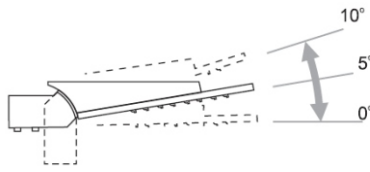

Fixture ESTELA 72

OPTICS

„S”

„AS”

„ASW”

„ASP”

DETAILED DESCRIPTION

INDEX	NAME	DIMENSIONS [cm]	SOURCE OF LIGHT			FIXTURE			WIND	WEIGHT
		L/B/H	W	lm	lm / W	W	lm	lm / W	m ²	kg
195-1111-000032	ESTELA 72	40/40/9	72	11100	154	90	10500	117	0,06	6,5

Data for: Ra > 80, 4000K, 700mA. Source of light and integrated control gear, replacement only by the manufacturer's service.

PRODUCT DESCRIPTION

A family of modern fixtures adapted for mounting at the post or boom (fi 60 mm) with their height within 6-8 m. Body made of pressed aluminum casting forms an electrical equipment chamber and provides the grounds for mounting an adjustable bracket and mounting panel, energy-saving and sealed LED modules. The variety of light distribution and possible configurations allows the designer to choose a variant which gives spectacular effects in line with the customer's expectations.