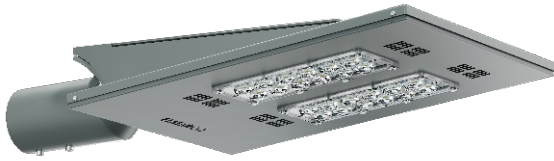

Fixture ESTELA 72

OPTICS

„S”

„AS”

„ASW”

„ASP”

DETAILED DESCRIPTION

INDEX	NAME	DIMENSIONS [cm]	SOURCE OF LIGHT			FIXTURE			WIND	WEIGHT
		L/B/H	W	lm	lm / W	W	lm	lm / W	m ²	kg
195-1111-000032	ESTELA 72	40/40/9	72	11100	154	90	10500	117	0,06	6,5

Data for: Ra > 80, 4000K, 700mA. Source of light and integrated control gear, replacement only by the manufacturer's service.

PRODUCT DESCRIPTION

A family of modern fixtures adapted for mounting at the post or boom (fi 60 mm) with their height within 6-8 m. Body made of pressed aluminum casting forms an electrical equipment chamber and provides the grounds for mounting an adjustable bracket and mounting panel, energy-saving and sealed LED modules. The variety of light distribution and possible configurations allows the designer to choose a variant which gives spectacular effects in line with the customer's expectations.

* choice

MECHANICAL DATA

Foundation	-
Column/body material	Aluminium
Lampshade	-
Metal color	<div style="display: flex; align-items: center;"> <div style="width: 20px; height: 20px; background-color: #f0f0f0; margin-right: 5px;"></div> White 9003 </div> <div style="display: flex; align-items: center; margin-top: 5px;"> <div style="width: 20px; height: 20px; background-color: #808080; margin-right: 5px;"></div> Grey 7043 </div> <div style="display: flex; align-items: center; margin-top: 5px;"> <div style="width: 20px; height: 20px; background-color: #404040; margin-right: 5px;"></div> Graphite 7016 </div> <div style="display: flex; align-items: center; margin-top: 5px;"> <div style="width: 20px; height: 20px; background-color: #202020; margin-right: 5px;"></div> Black 9005 </div>
	RAL*