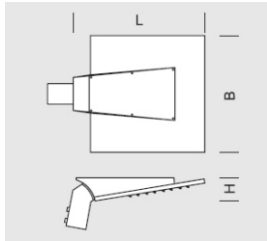

Fixture ESTELA 72

OPTICS

„S”

„AS”

„ASW”

„ASP”

DETAILED DESCRIPTION

INDEX	NAME	DIMENSIONS [cm]	SOURCE OF LIGHT			FIXTURE			WIND	WEIGHT
		L/B/H	W	lm	lm / W	W	lm	lm / W	m ²	kg
195-1111-000032	ESTELA 72	40/40/9	72	11100	154	90	10500	117	0,06	6,5

Data for: Ra > 80, 4000K, 700mA. Source of light and integrated control gear, replacement only by the manufacturer's service.

PRODUCT DESCRIPTION

A family of modern fixtures adapted for mounting at the post or boom (fi 60 mm) with their height within 6-8 m. Body made of pressed aluminum casting forms an electrical equipment chamber and provides the grounds for mounting an adjustable bracket and mounting panel, energy-saving and sealed LED modules. The variety of light distribution and possible configurations allows the designer to choose a variant which gives spectacular effects in line with the customer's expectations.