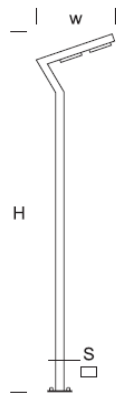

Street Lantern ELEW 6/2

OPTICS

„S”

„AS”

„ASW”

„ASP”

DETAILED DESCRIPTION

INDEX	NAZWA NAME	WYMIARY / DIMENSIONS (cm)		ŹRÓDŁO ŚWIATEŁA / SOURCE OF LIGHT			OPRAWA / FIXTURE			FUNDAMENT FOUNDATION
		H/h ₁ /h ₂	w/S	W	lm	lm / W	W	lm	lm / W	
190-1111-620028	ELEW LU 6/2	600/570/-	100/10x8	48	8640	180	60	7300	123	FBK-120/22

Data for: Ra > 80, 4000K, 700mA. Source of light and integrated control gear, replacement only by the manufacturer's service.

PRODUCT DESCRIPTION

Modern lantern made of rectangular aluminum profiles. A unique form provides a distinctive architectural element. In the boom a modular LED luminaire with excellent optical parameters and modeled characteristics of a street luminaire. The lenses used give a diffuse reflection effect reducing glare. UV-resistant polycarbonate diffuser.

HEIGHT: 5 m

TECHNICAL SPECIFICATIONS

Voltage	230 V
Source power / fixture	Recommended: Integrated 60 W/7300 lm
Lifetime	80.000 h LB 80/20
Optics	S AS ASP ASW
Ambient temperature	-30 ÷ +45
Light color	4000 3000 *
Ingress Protection	IP66
Protection class	I II *
CE	Yes

* choice

MECHANICAL DATA

Foundation	FBK-120/22
Column/body material	Aluminium
Lampshade	PMMA
Metal color	<div style="display: flex; align-items: center;"> <div style="width: 20px; height: 20px; background-color: #f0f0f0; margin-right: 5px;"></div> White 9003 </div> <div style="display: flex; align-items: center; margin-top: 5px;"> <div style="width: 20px; height: 20px; background-color: #808080; margin-right: 5px;"></div> Grey 7043 </div> <div style="display: flex; align-items: center; margin-top: 5px;"> <div style="width: 20px; height: 20px; background-color: #404040; margin-right: 5px;"></div> Graphite 7016 </div> <div style="display: flex; align-items: center; margin-top: 5px;"> <div style="width: 20px; height: 20px; background-color: #202020; margin-right: 5px;"></div> Black 9005 </div>
	RAL*