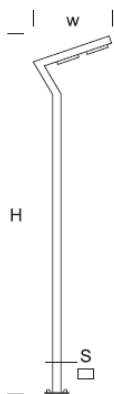

Park Lantern ELEW 5/1

OPTICS

„S”

„AS”

„ASW”

„ASP”

DETAILED DESCRIPTION

INDEX	NAZWA NAME	WYMIARY / DIMENSIONS (cm)		ŹRÓDŁO ŚWIATEŁA / SOURCE OF LIGHT			OPRAWA / FIXTURE			FUNDAMENT FOUNDATION
		H/h ₁ /h ₂	w/S	W	lm	lm / W	W	lm	lm / W	
190-1111-510048	ELEW LP 5/1	500/490/-	80/10x8	24	4320	180	30	3670	123	FBK-90/18

Data for: Ra > 80, 4000K, 700mA. Source of light and integrated control gear, replacement only by the manufacturer's service.

PRODUCT DESCRIPTION

Modern lantern built of rectangular aluminum profiles. The simple flat shape creates an elegant architectural element. In the boom a modular LED luminaire with excellent optical parameters and modeled characteristics of a street luminaire. The lenses used give a diffuse reflection effect reducing glare. UV-resistant polycarbonate diffuser.

HEIGHT: 5 m

TECHNICAL SPECIFICATIONS

Voltage	230 V
Source power / fixture	Recommended: Integrated 30 W/3670 lm
Lifetime	80.000 h LB 80/20
Optics	S AS ASP ASW
Ambient temperature	-30 ÷ +45
Light color	4000 3000 *
Ingress Protection	IP66
Protection class	I II *
CE	Yes

* choice

MECHANICAL DATA

Foundation	FBK-90/18
Column/body material	Aluminium
Lampshade	PMMA
Metal color	<div style="display: flex; align-items: center;"> <div style="width: 20px; height: 20px; background-color: #f0f0f0; margin-right: 5px;"></div> White 9003 </div> <div style="display: flex; align-items: center; margin-top: 5px;"> <div style="width: 20px; height: 20px; background-color: #808080; margin-right: 5px;"></div> Grey 7043 </div> <div style="display: flex; align-items: center; margin-top: 5px;"> <div style="width: 20px; height: 20px; background-color: #404040; margin-right: 5px;"></div> Graphite 7016 </div> <div style="display: flex; align-items: center; margin-top: 5px;"> <div style="width: 20px; height: 20px; background-color: #202020; margin-right: 5px;"></div> Black 9005 </div>
	RAL*