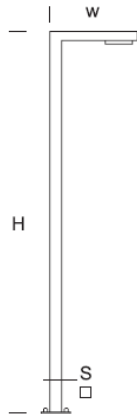

## Park Lantern WAY S D 5/2

### DETAILED DESCRIPTION

INDEX	NAZWA NAME	WYMIARY / DIMENSIONS (cm)		OPRAWA / FIXTURE			FUNDAMENT FOUNDATION
		H/h <sub>1</sub> /h <sub>2</sub>	w/S	W	lm	lm / W	
190-1111-520029	WAY S D LP 5/2	500/490/-	140/10x10	60	7000	117	FBK-90/18

### PRODUCT DESCRIPTION

Lantern made of an aluminum profiles, according to individual projects. LED modules with modeled characteristics mounted in the arm booms. Version „D” - column enclosed with noble wood strips, impregnated and coloured in the selected colour. The use of modules with different power at different heights and directions allows to achieve spectacular effects appropriate to the place and function.

### MECHANICAL DATA

Foundation	FBK-90/18
Column/body material	Aluminium/wood
Lampshade	PMMA
Metal color	<div style="display: flex; align-items: center;"> <div style="width: 20px; height: 20px; background-color: #f0f0f0; margin-right: 5px;"></div> White 9003  <div style="width: 20px; height: 20px; background-color: #808080; margin-right: 5px; margin-top: 5px;"></div> Grey 7043  <div style="width: 20px; height: 20px; background-color: #404040; margin-right: 5px; margin-top: 5px;"></div> Graphite 7016  <div style="width: 20px; height: 20px; background-color: #202020; margin-right: 5px; margin-top: 5px;"></div> Black 9005  <div style="border: 1px solid black; padding: 2px; margin-right: 5px; margin-top: 5px;">RAL *</div> </div>
Wood color	<div style="display: flex; align-items: center;"> <div style="width: 20px; height: 20px; background-color: #d2b48c; margin-right: 5px; margin-bottom: 5px;"></div> Light wood  <div style="width: 20px; height: 20px; background-color: #8b4513; margin-right: 5px;"></div> Dark wood         </div>