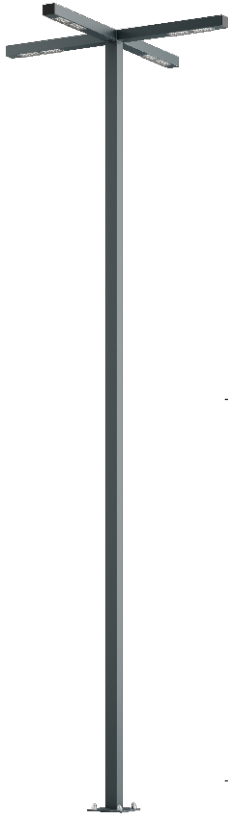

Street Lantern WAY 7/8 K

OPTICS

„S”

„AS”

„ASW”

„ASP”

DETAILED DESCRIPTION

INDEX	NAZWA NAME	WYMIARY / DIMENSIONS (cm)		ŹRÓDŁO ŚWIATŁA / SOURCE OF LIGHT			OPRAWA / FIXTURE			FUNDAMENT FOUNDATION
		H/h ₁ /h ₂	w/S	W	lm	lm / W	W	lm	lm / W	
190-1111-310010	WAY LU 7/8 K	700/690	100/15x12	192	29600	154	240	28000	117	FBK-150/22

Data for: Ra > 80, 4000K, 700mA. Source of light and integrated control gear, replacement only by the manufacturer's service.

PRODUCT DESCRIPTION

The structure is made of aluminum profiles. LED modules with modeled characteristics mounted in the arm booms. Shade: UV resistant polycarbonate.

Designed for: illumination of public spaces with special requirements.

HEIGHT: 7 m

TECHNICAL SPECIFICATIONS

Voltage	230 V
Source power / fixture	Recommended: Integrated 240 W/28000 lm
Lifetime	80.000 h LB 80/20
Optics	S AS ASP ASW
Ambient temperature	-30 ÷ +45
Light color	4000 3000 *
Ingress Protection	IP66
Protection class	I II *
CE	Yes

* choice

MECHANICAL DATA

Foundation	FBK-150/22
Column/body material	Aluminium
Lampshade	PMMA
Metal color	

ON ORDER

** on special order