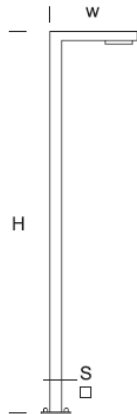

Street Lantern WAY 7/8 K

OPTICS

„S”

„AS”

„ASW”

„ASP”

DETAILED DESCRIPTION

INDEX	NAZWA NAME	WYMIARY / DIMENSIONS (cm)		ŹRÓDŁO ŚWIATŁA / SOURCE OF LIGHT			OPRAWA / FIXTURE			FUNDAMENT FOUNDATION
		H/h ₁ /h ₂	w/S	W	lm	lm / W	W	lm	lm / W	
190-1111-310010	WAY LU 7/8 K	700/690	100/15x12	192	29600	154	240	28000	117	FBK-150/22

Data for: Ra > 80, 4000K, 700mA. Source of light and integrated control gear, replacement only by the manufacturer's service.

PRODUCT DESCRIPTION

The structure is made of aluminum profiles. LED modules with modeled characteristics mounted in the arm booms. Shade: UV resistant polycarbonate.

Designed for: illumination of public spaces with special requirements.

HEIGHT: 7 m

TECHNICAL SPECIFICATIONS

Voltage	230 V
Source power / fixture	Recommended: Integrated 240 W/28000 lm
Lifetime	80.000 h LB 80/20
Optics	S AS ASP ASW
Ambient temperature	-30 ÷ +45
Light color	4000 3000 *
Ingress Protection	IP66
Protection class	I II *
CE	Yes

* choice

MECHANICAL DATA

Foundation	FBK-150/22
Column/body material	Aluminium
Lampshade	PMMA
Metal color	

ON ORDER

** on special order