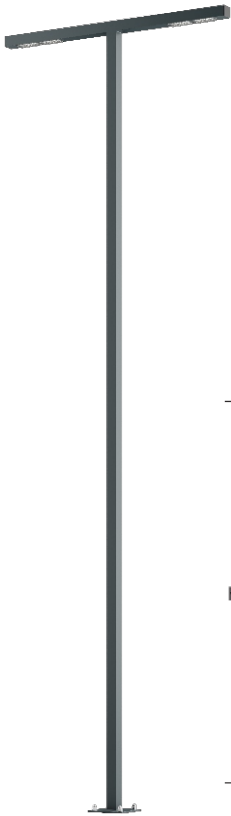

Street Lantern WAY 6/4 T

OPTICS

„S”

„AS”

„ASW”

„ASP”

DETAILED DESCRIPTION

INDEX	NAZWA NAME	WYMIARY / DIMENSIONS (cm)		ŹRÓDŁO ŚWIATŁA / SOURCE OF LIGHT			OPRAWA / FIXTURE			FUNDAMENT FOUNDATION
		H/h ₁ /h ₂	w/S	W	lm	lm / W	W	lm	lm / W	
190-1111-310010	WAY LU 6/4 T	600/590	100/10x8	96	17280	180	120	14680	123	FBK-120/22

Data for: Ra > 80, 4000K, 700mA. Source of light and integrated control gear, replacement only by the manufacturer's service.

PRODUCT DESCRIPTION

The structure is made of aluminum profiles. LED modules with modeled characteristics mounted in the arm booms. Shade: UV resistant polycarbonate.

Designed for: illumination of public spaces with special requirements.

HEIGHT: 6 m

TECHNICAL SPECIFICATIONS

Voltage	230 V
Source power / fixture	Recommended: Integrated 120 W/14680 lm
Lifetime	80.000 h LB 80/20
Optics	S AS ASP ASW
Ambient temperature	-30 ÷ +45
Light color	4000 3000 *
Ingress Protection	IP66
Protection class	I II *
CE	Yes

* choice

MECHANICAL DATA

Foundation	FBK-120/22
Column/body material	Aluminium
Lampshade	PMMA
Metal color	

Grey 7043

Graphite 7016

Black 9005

ON ORDER

** on special order