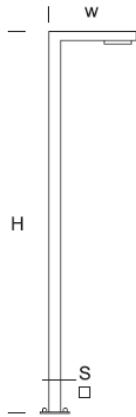

Street Lantern WAY 6/4 T

OPTICS

„S”

„AS”

„ASW”

„ASP”

DETAILED DESCRIPTION

INDEX	NAZWA NAME	WYMIARY / DIMENSIONS (cm)		ŹRÓDŁO ŚWIATŁA / SOURCE OF LIGHT			OPRAWA / FIXTURE			FUNDAMENT FOUNDATION
		H/h ₁ /h ₂	w/S	W	lm	lm / W	W	lm	lm / W	
190-1111-310010	WAY LU 6/4 T	600/590	100/10x8	96	17280	180	120	14680	123	FBK-120/22

Data for: Ra > 80, 4000K, 700mA. Source of light and integrated control gear, replacement only by the manufacturer's service.

PRODUCT DESCRIPTION

The structure is made of aluminum profiles. LED modules with modeled characteristics mounted in the arm booms. Shade: UV resistant polycarbonate.

Designed for: illumination of public spaces with special requirements.

HEIGHT: 6 m

TECHNICAL SPECIFICATIONS

Voltage	230 V
Source power / fixture	Recommended: Integrated 120 W/14680 lm
Lifetime	80.000 h LB 80/20
Optics	S AS ASP ASW
Ambient temperature	-30 ÷ +45
Light color	4000 3000 *
Ingress Protection	IP66
Protection class	I II *
CE	Yes

* choice

MECHANICAL DATA

Foundation	FBK-120/22
Column/body material	Aluminium
Lampshade	PMMA
Metal color	

Grey 7043

Graphite 7016

Black 9005

ON ORDER

** on special order