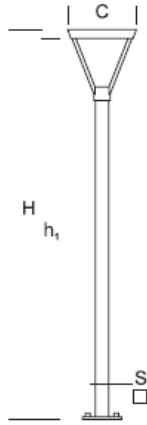

ELMARCO
GOOD FORM FOR LIGHTING

ELMARCO Technika Świetlna Sp. z o.o. Sp. K.
Ul. Krzemowa 7, 81-577 Gdynia,
tel. (58) 552 84 27

Park Lantern WALIA 4,0

OPTICS

„S”

DETAILED DESCRIPTION

INDEX	NAZWA NAME	WYMIARY / DIMENSIONS (cm)		ŹRÓDŁO ŚWIATŁA / SOURCE OF LIGHT			OPRAWA / FIXTURE			FUNDAMENT FOUNDATION
		H/h ₁	C/S	W	lm	lm / W	W	lm	lm / W	
190-1111-400027	WALIA LP 4,0	400/395	47/10x10	23,5	4080	173	26	3540	136	FBK-90/18

Data for: Ra > 80, 4000K, 700mA. Source of light and integrated control gear, replacement only by the manufacturer's service.

PRODUCT DESCRIPTION

Universal lantern made of an aluminum column with a square cross-section, on which is placed inverted pyramid-shaped fixture. In the upper part which is the lid, LED light source is placed on the top (tight).

HEIGHT: 4 m

TECHNICAL SPECIFICATIONS

Voltage	230 V
Source power / fixture	Recommended: Integrated 26 W/3540 lm
Lifetime	70.000 h LB 80/20
Optics	S
Ambient temperature	-30 ÷ +45
Light color	4000 3000 *
Ingress Protection	IP65
Protection class	I II *
CE	Yes

* choice

MECHANICAL DATA

Foundation	FBK-90/18
Column/body material	Aluminium
Light color	-
Metal color	<div style="display: flex; align-items: center;"> <div style="width: 20px; height: 20px; background-color: #f0f0f0; margin-right: 5px;"></div> White 9003 <div style="width: 20px; height: 20px; background-color: #808080; margin-right: 5px; margin-top: 5px;"></div> Grey 7043 <div style="width: 20px; height: 20px; background-color: #404040; margin-right: 5px; margin-top: 5px;"></div> Graphite 7016 <div style="width: 20px; height: 20px; background-color: #202020; margin-right: 5px; margin-top: 5px;"></div> Black 9005 <div style="margin-left: 10px; border: 1px solid black; padding: 2px;">RAL*</div> </div>