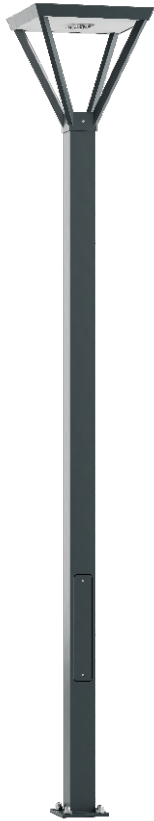

ELMARCO
GOOD FORM FOR LIGHTING

ELMARCO Technika Świetlna Sp. z o.o. Sp. K.
Ul. Krzemowa 7, 81-577 Gdynia,
tel. (58) 552 84 27

Park Lantern WALIA 4,0

OPTICS

„S”

DETAILED DESCRIPTION

INDEX	NAZWA NAME	WYMIARY / DIMENSIONS (cm)		ŹRÓDŁO ŚWIATŁA / SOURCE OF LIGHT			OPRAWA / FIXTURE			FUNDAMENT FOUNDATION
		H/h ₁	C/S	W	lm	lm / W	W	lm	lm / W	
190-1111-400027	WALIA LP 4,0	400/395	47/10x10	23,5	4080	173	26	3540	136	FBK-90/18

Data for: Ra > 80, 4000K, 700mA. Source of light and integrated control gear, replacement only by the manufacturer's service.

PRODUCT DESCRIPTION

Universal lantern made of an aluminum column with a square cross-section, on which is placed inverted pyramid-shaped fixture. In the upper part which is the lid, LED light source is placed on the top (tight).

HEIGHT: 4 m

TECHNICAL SPECIFICATIONS

Voltage	230 V
Source power / fixture	Recommended: Integrated 26 W/3540 lm
Lifetime	70.000 h LB 80/20
Optics	S
Ambient temperature	-30 ÷ +45
Light color	4000 3000 *
Ingress Protection	IP65
Protection class	I II *
CE	Yes

* choice

MECHANICAL DATA

Foundation	FBK-90/18
Column/body material	Aluminium
Light color	-
Metal color	<div style="display: flex; align-items: center;"> <div style="width: 20px; height: 20px; background-color: #f0f0f0; margin-right: 5px;"></div> White 9003 <div style="width: 20px; height: 20px; background-color: #808080; margin-right: 5px; margin-top: 5px;"></div> Grey 7043 <div style="width: 20px; height: 20px; background-color: #404040; margin-right: 5px; margin-top: 5px;"></div> Graphite 7016 <div style="width: 20px; height: 20px; background-color: #202020; margin-right: 5px; margin-top: 5px;"></div> Black 9005 <div style="margin-left: 10px; border: 1px solid black; padding: 2px;">RAL*</div> </div>