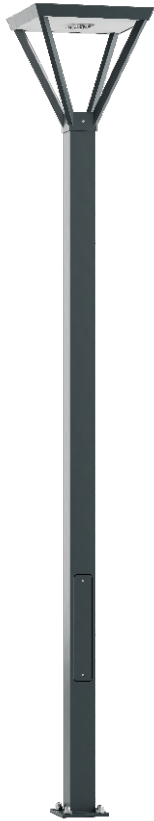

ELMARCO
GOOD FORM FOR LIGHTING

ELMARCO Technika Świetlna Sp. z o.o. Sp. K.
Ul. Krzemowa 7, 81-577 Gdynia,
tel. (58) 552 84 27

Park Lantern WALIA 3,0

OPTICS

„S”

DETAILED DESCRIPTION

INDEX	NAZWA NAME	WYMIARY / DIMENSIONS (cm)		ŹRÓDŁO ŚWIATŁA / SOURCE OF LIGHT			OPRAWA / FIXTURE			FUNDAMENT FOUNDATION
		H/h ₁	C/S	W	lm	lm / W	W	lm	lm / W	
190-1111-300023	WALIA LP 3,0	300/295	47/10x10	23,5	4080	173	26	3540	136	FBK-90/18

Data for: Ra > 80, 4000K, 700mA. Source of light and integrated control gear, replacement only by the manufacturer's service.

PRODUCT DESCRIPTION

Universal lantern made of an aluminum column with a square cross-section, on which is placed inverted pyramid-shaped fixture. In the upper part which is the lid, LED light source is placed on the top (tight).

HEIGHT: 3 m

TECHNICAL SPECIFICATIONS

Voltage	230 V
Source power / fixture	Recommended: Integrated 26 W/3540 lm
Lifetime	80.000 h LB 80/20
Optics	S
Ambient temperature	-30 ÷ +45
Light color	4000 3000 *
Ingress Protection	IP66
Protection class	I II *
CE	Yes

* choice

MECHANICAL DATA

Foundation	FBK-90/18
Column/body material	Aluminium
Light color	-
Metal color	<div style="display: flex; align-items: center;"> <div style="width: 20px; height: 20px; background-color: #f0f0f0; margin-right: 5px;"></div> White 9003 </div> <div style="display: flex; align-items: center; margin-top: 5px;"> <div style="width: 20px; height: 20px; background-color: #808080; margin-right: 5px;"></div> Grey 7043 </div> <div style="display: flex; align-items: center; margin-top: 5px;"> <div style="width: 20px; height: 20px; background-color: #404040; margin-right: 5px;"></div> Graphite 7016 </div> <div style="display: flex; align-items: center; margin-top: 5px;"> <div style="width: 20px; height: 20px; background-color: #202020; margin-right: 5px;"></div> Black 9005 </div>
	RAL*