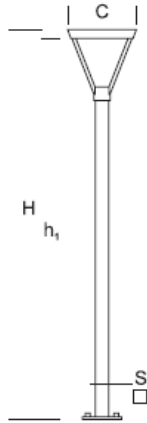

ELMARCO
GOOD FORM FOR LIGHTING

ELMARCO Technika Świetlna Sp. z o.o. Sp. K.
Ul. Krzemowa 7, 81-577 Gdynia,
tel. (58) 552 84 27

Park Lantern WALIA 3,0

OPTICS

„S”

DETAILED DESCRIPTION

INDEX	NAZWA NAME	WYMIARY / DIMENSIONS (cm)		ŹRÓDŁO ŚWIATŁA / SOURCE OF LIGHT			OPRAWA / FIXTURE			FUNDAMENT FOUNDATION
		H/h ₁	C/S	W	lm	lm / W	W	lm	lm / W	
190-1111-300023	WALIA LP 3,0	300/295	47/10x10	23,5	4080	173	26	3540	136	FBK-90/18

Data for: Ra > 80, 4000K, 700mA. Source of light and integrated control gear, replacement only by the manufacturer's service.

PRODUCT DESCRIPTION

Universal lantern made of an aluminum column with a square cross-section, on which is placed inverted pyramid-shaped fixture. In the upper part which is the lid, LED light source is placed on the top (tight).

HEIGHT: 3 m

TECHNICAL SPECIFICATIONS

Voltage	230 V
Source power / fixture	Recommended: Integrated 26 W/3540 lm
Lifetime	80.000 h LB 80/20
Optics	S
Ambient temperature	-30 ÷ +45
Light color	4000 3000 *
Ingress Protection	IP66
Protection class	I II *
CE	Yes

* choice

MECHANICAL DATA

Foundation	FBK-90/18
Column/body material	Aluminium
Light color	-
Metal color	<div style="display: flex; align-items: center;"> <div style="width: 20px; height: 20px; background-color: #f0f0f0; margin-right: 5px;"></div> White 9003 </div> <div style="display: flex; align-items: center; margin-top: 5px;"> <div style="width: 20px; height: 20px; background-color: #808080; margin-right: 5px;"></div> Grey 7043 </div> <div style="display: flex; align-items: center; margin-top: 5px;"> <div style="width: 20px; height: 20px; background-color: #404040; margin-right: 5px;"></div> Graphite 7016 </div> <div style="display: flex; align-items: center; margin-top: 5px;"> <div style="width: 20px; height: 20px; background-color: #202020; margin-right: 5px;"></div> Black 9005 </div>
	RAL*