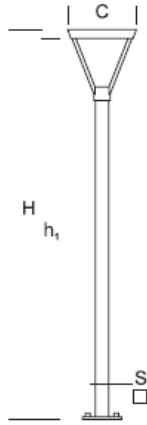

ELMARCO
GOOD FORM FOR LIGHTING

ELMARCO Technika Świetlna Sp. z o.o. Sp. K.
Ul. Krzemowa 7, 81-577 Gdynia,
tel. (58) 552 84 27

Garden Lamp WALIA 1,2