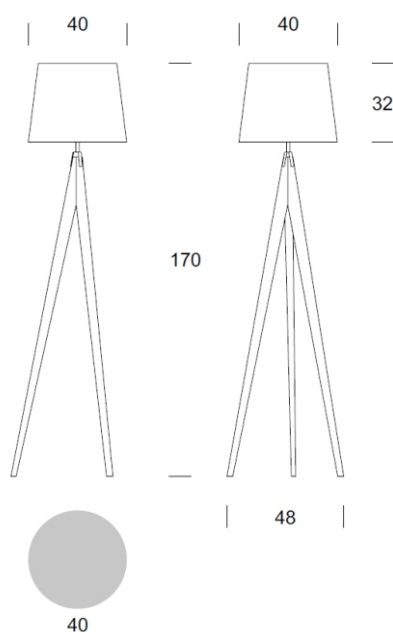

## FLOOR LAMP VESTA

### TECHNICAL DATA

Number of light sources	1
Voltage	230 V
Source of light	Recommended: 1x E-27
Optics	<b>S</b>
Light color	-
Protection class - selection	<b>I</b>
Degree of protection	IP20
CE $\nabla$ $\oplus$	Yes
Mounting	-